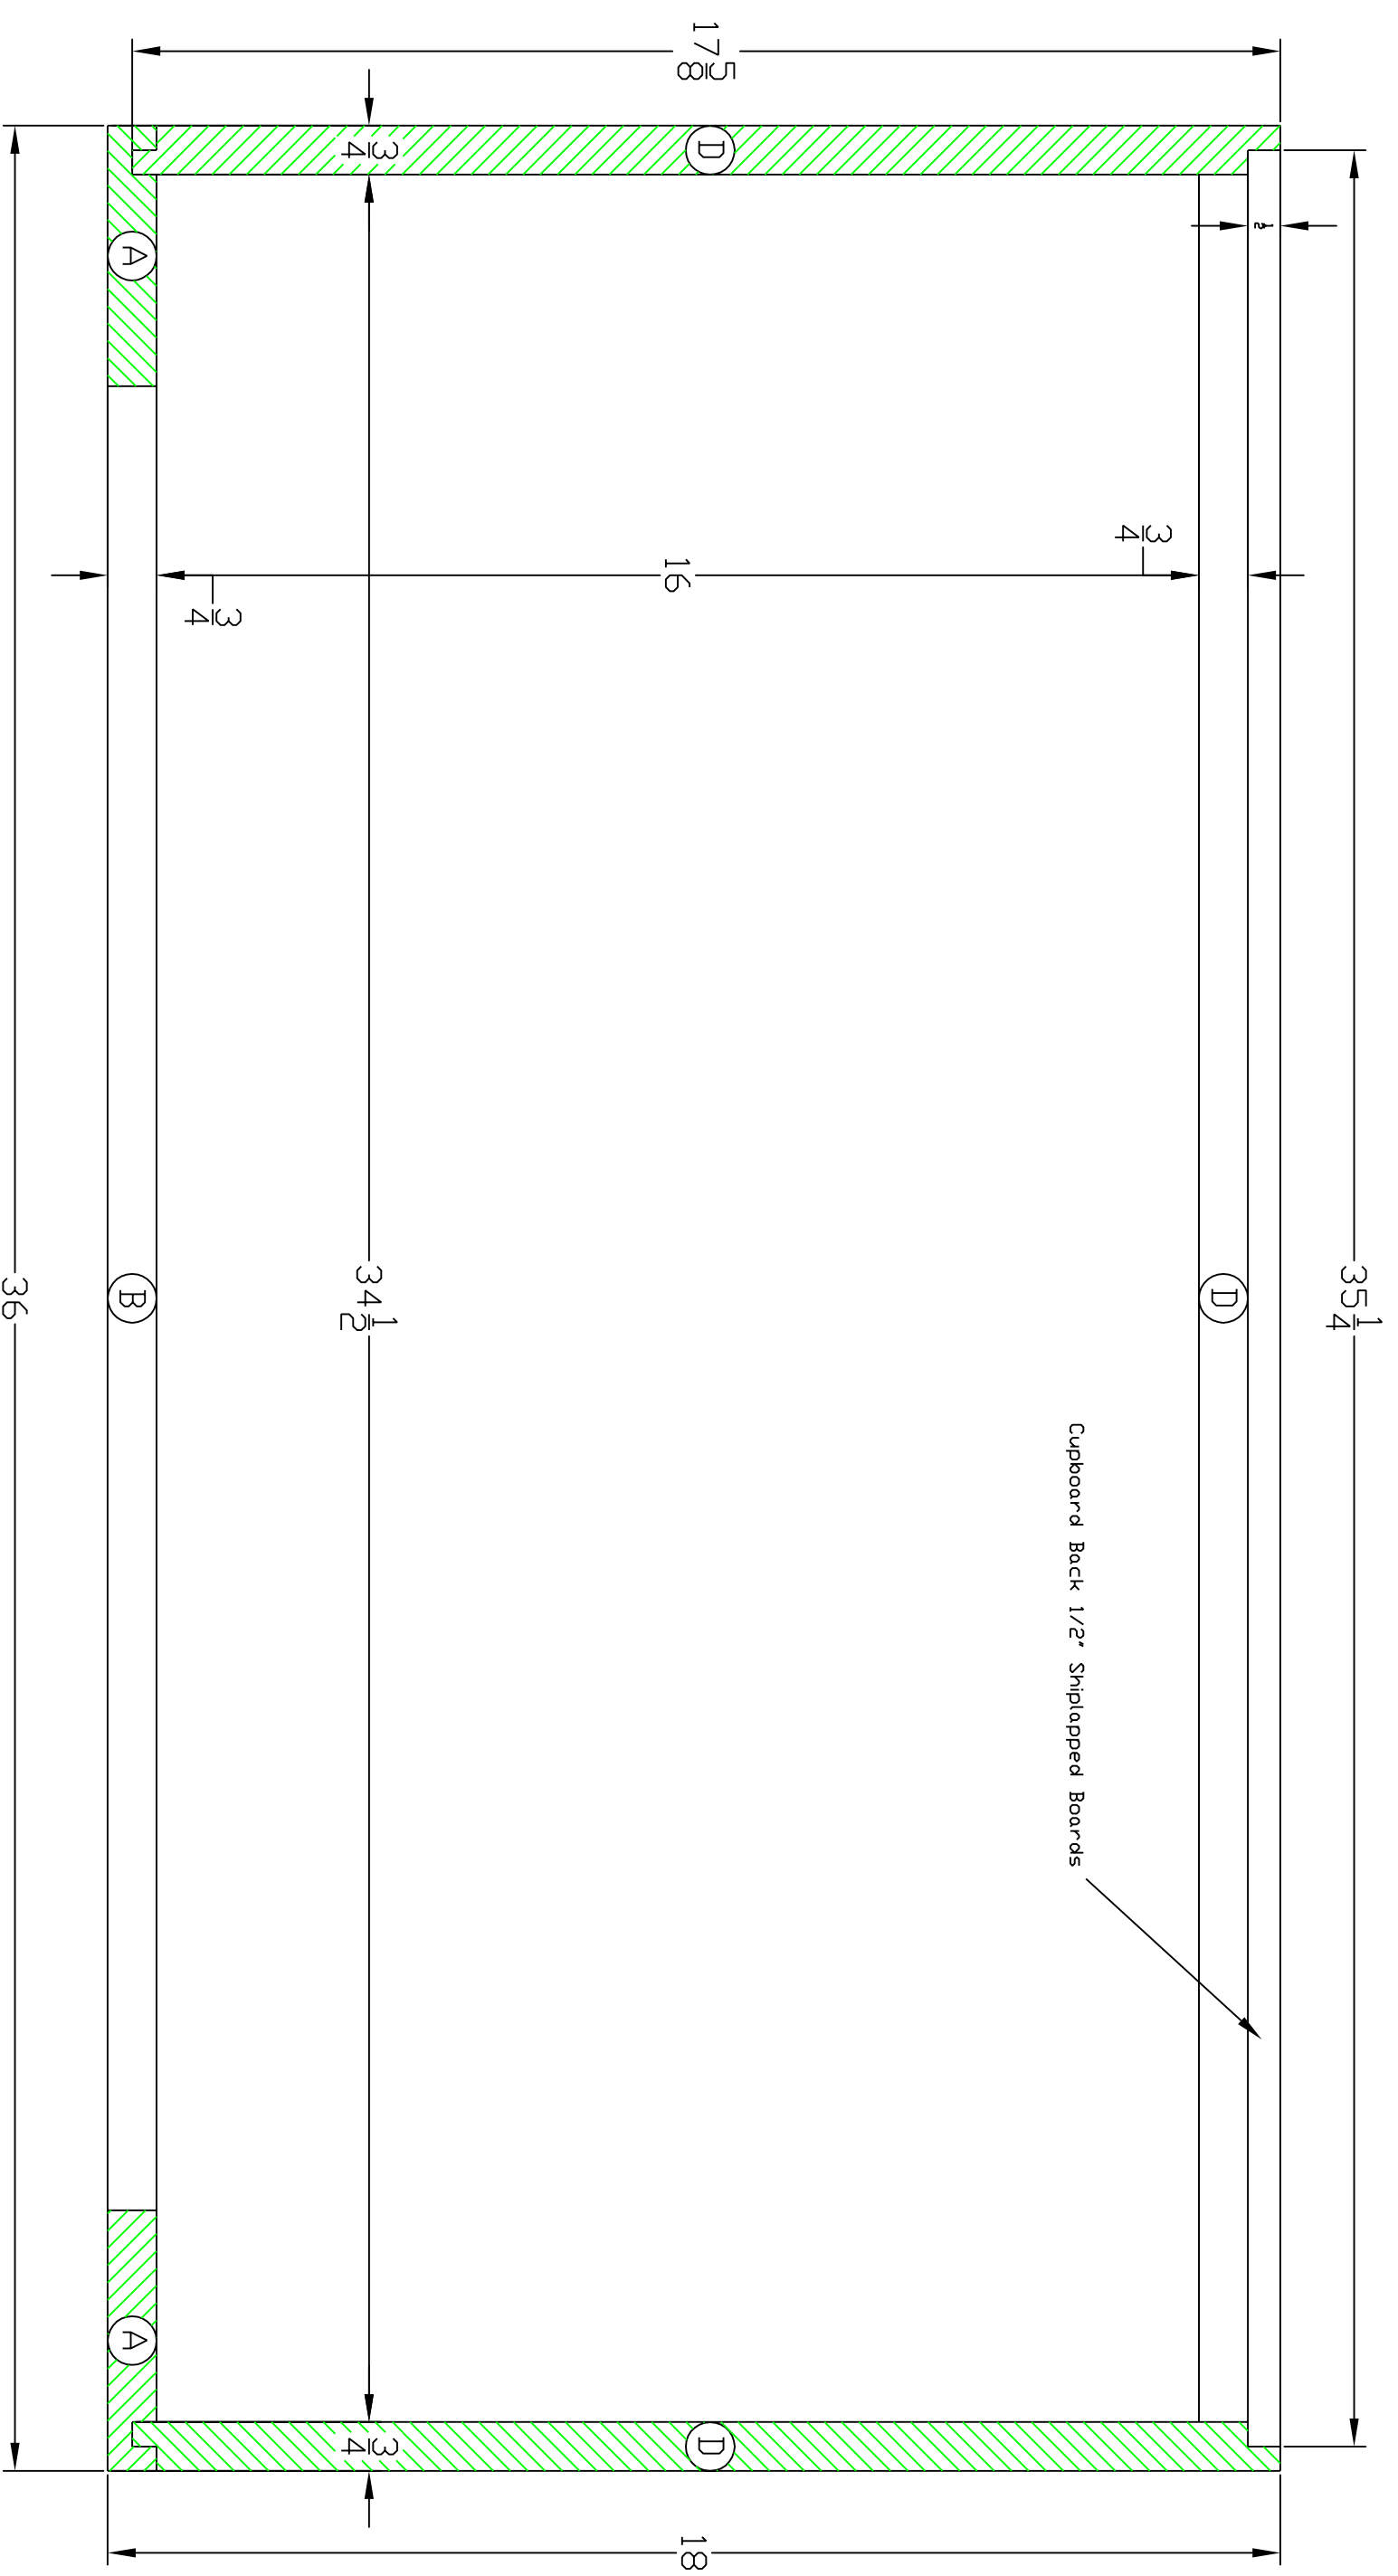

View: top view of Cupboard

View: top view of cupboard showing the upper inner support

View: top view of cupboard showing dimensions

View: cupboard top with dimensions

Scale: 3/8" = 1"

Copy Right©1998 Period Furniture Plans

Period Furniture Plans

<http://plans.teststem3info>