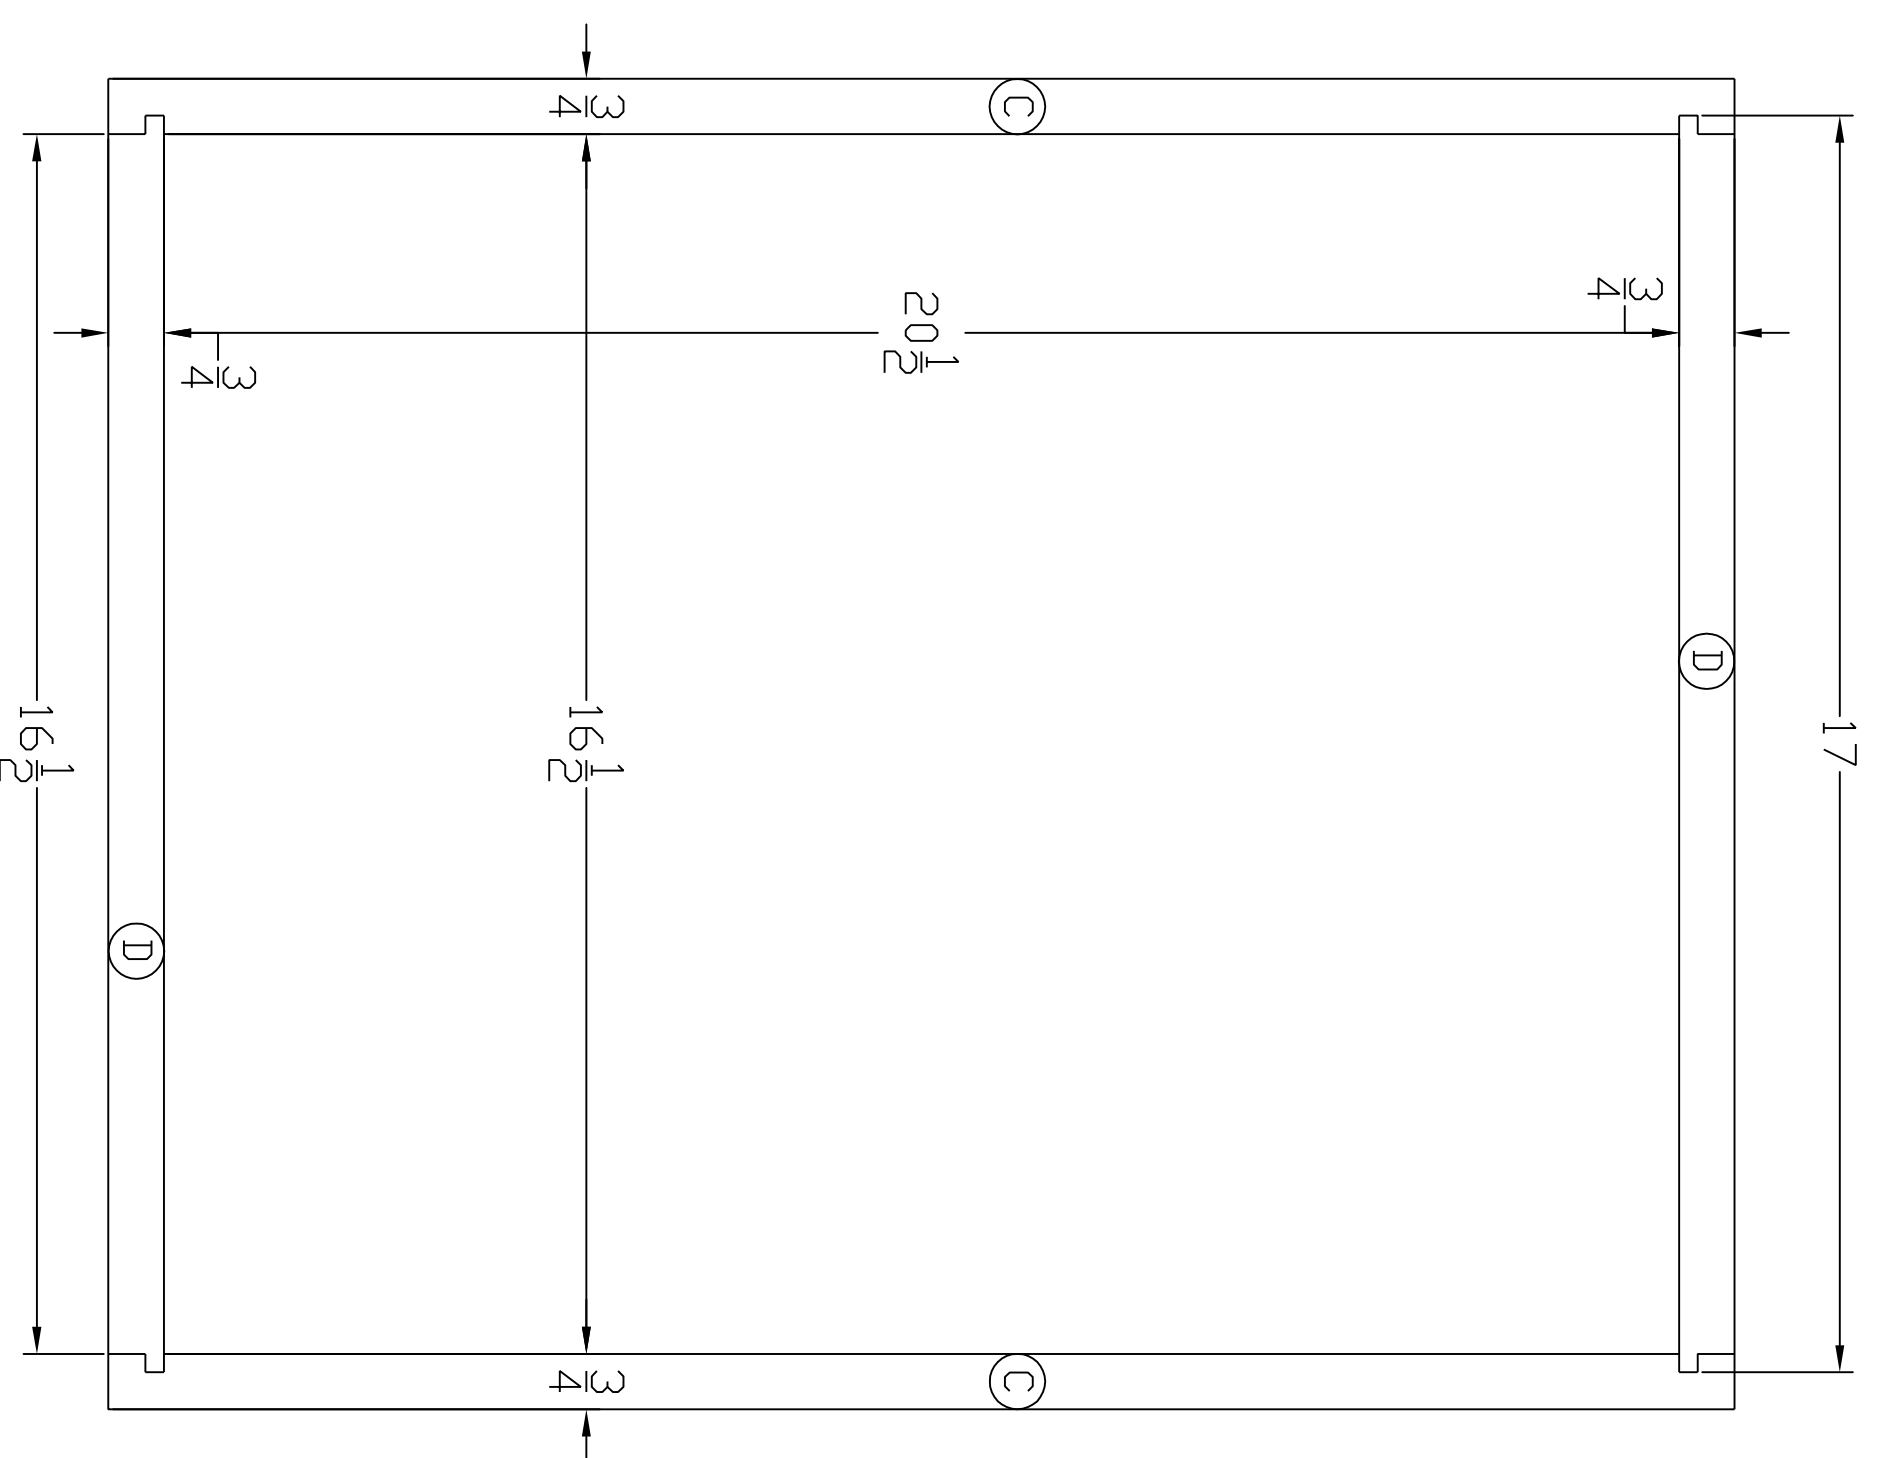

Face Frames

Face Frames closed with dimensions

Face Frames separated with dimensions

Cupboard Sides, Upper & Lower Panels joined

Cupboard Sides, Upper & Lower Panels separated

TYP 1/4" x 1/4"
Tenon

Scale: 3/8" = 1"