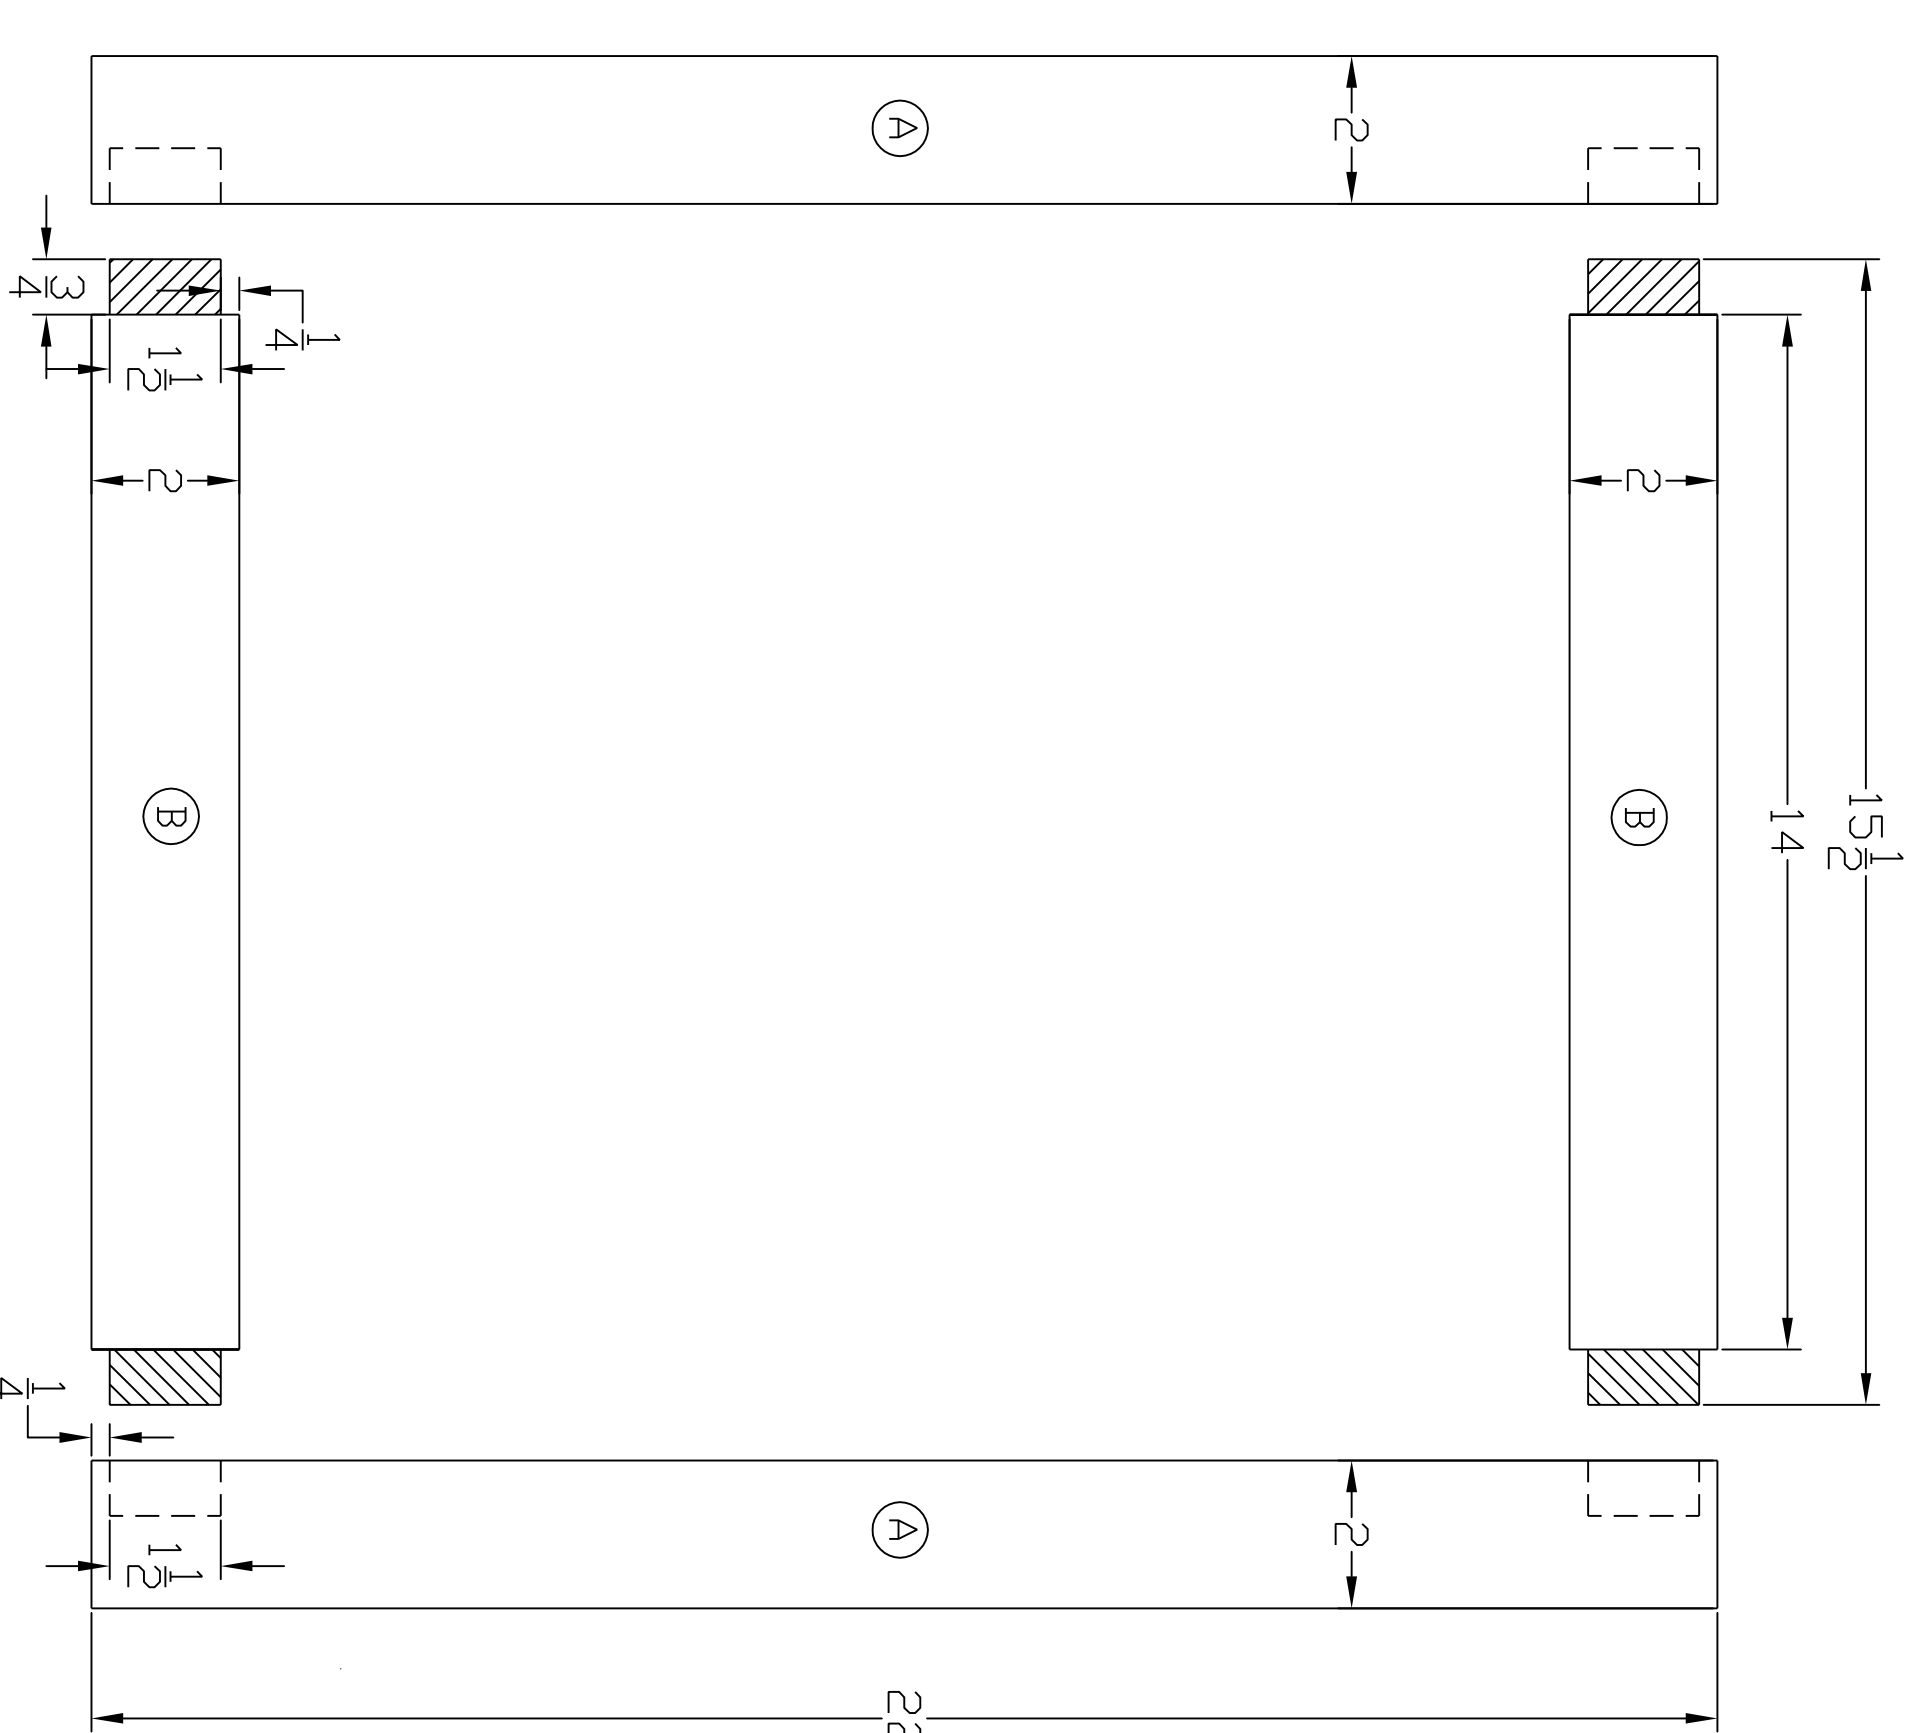

Face Frames

Face Frames closed with dimensions

Face Frames separated with dimensions

Cupboard Sides, Upper & Lower Panels joined

Cupboard Sides, Upper & Lower Panels separated

TYP 1/4" x 1/4"
Tenon

Scale: 3/8" = 1"