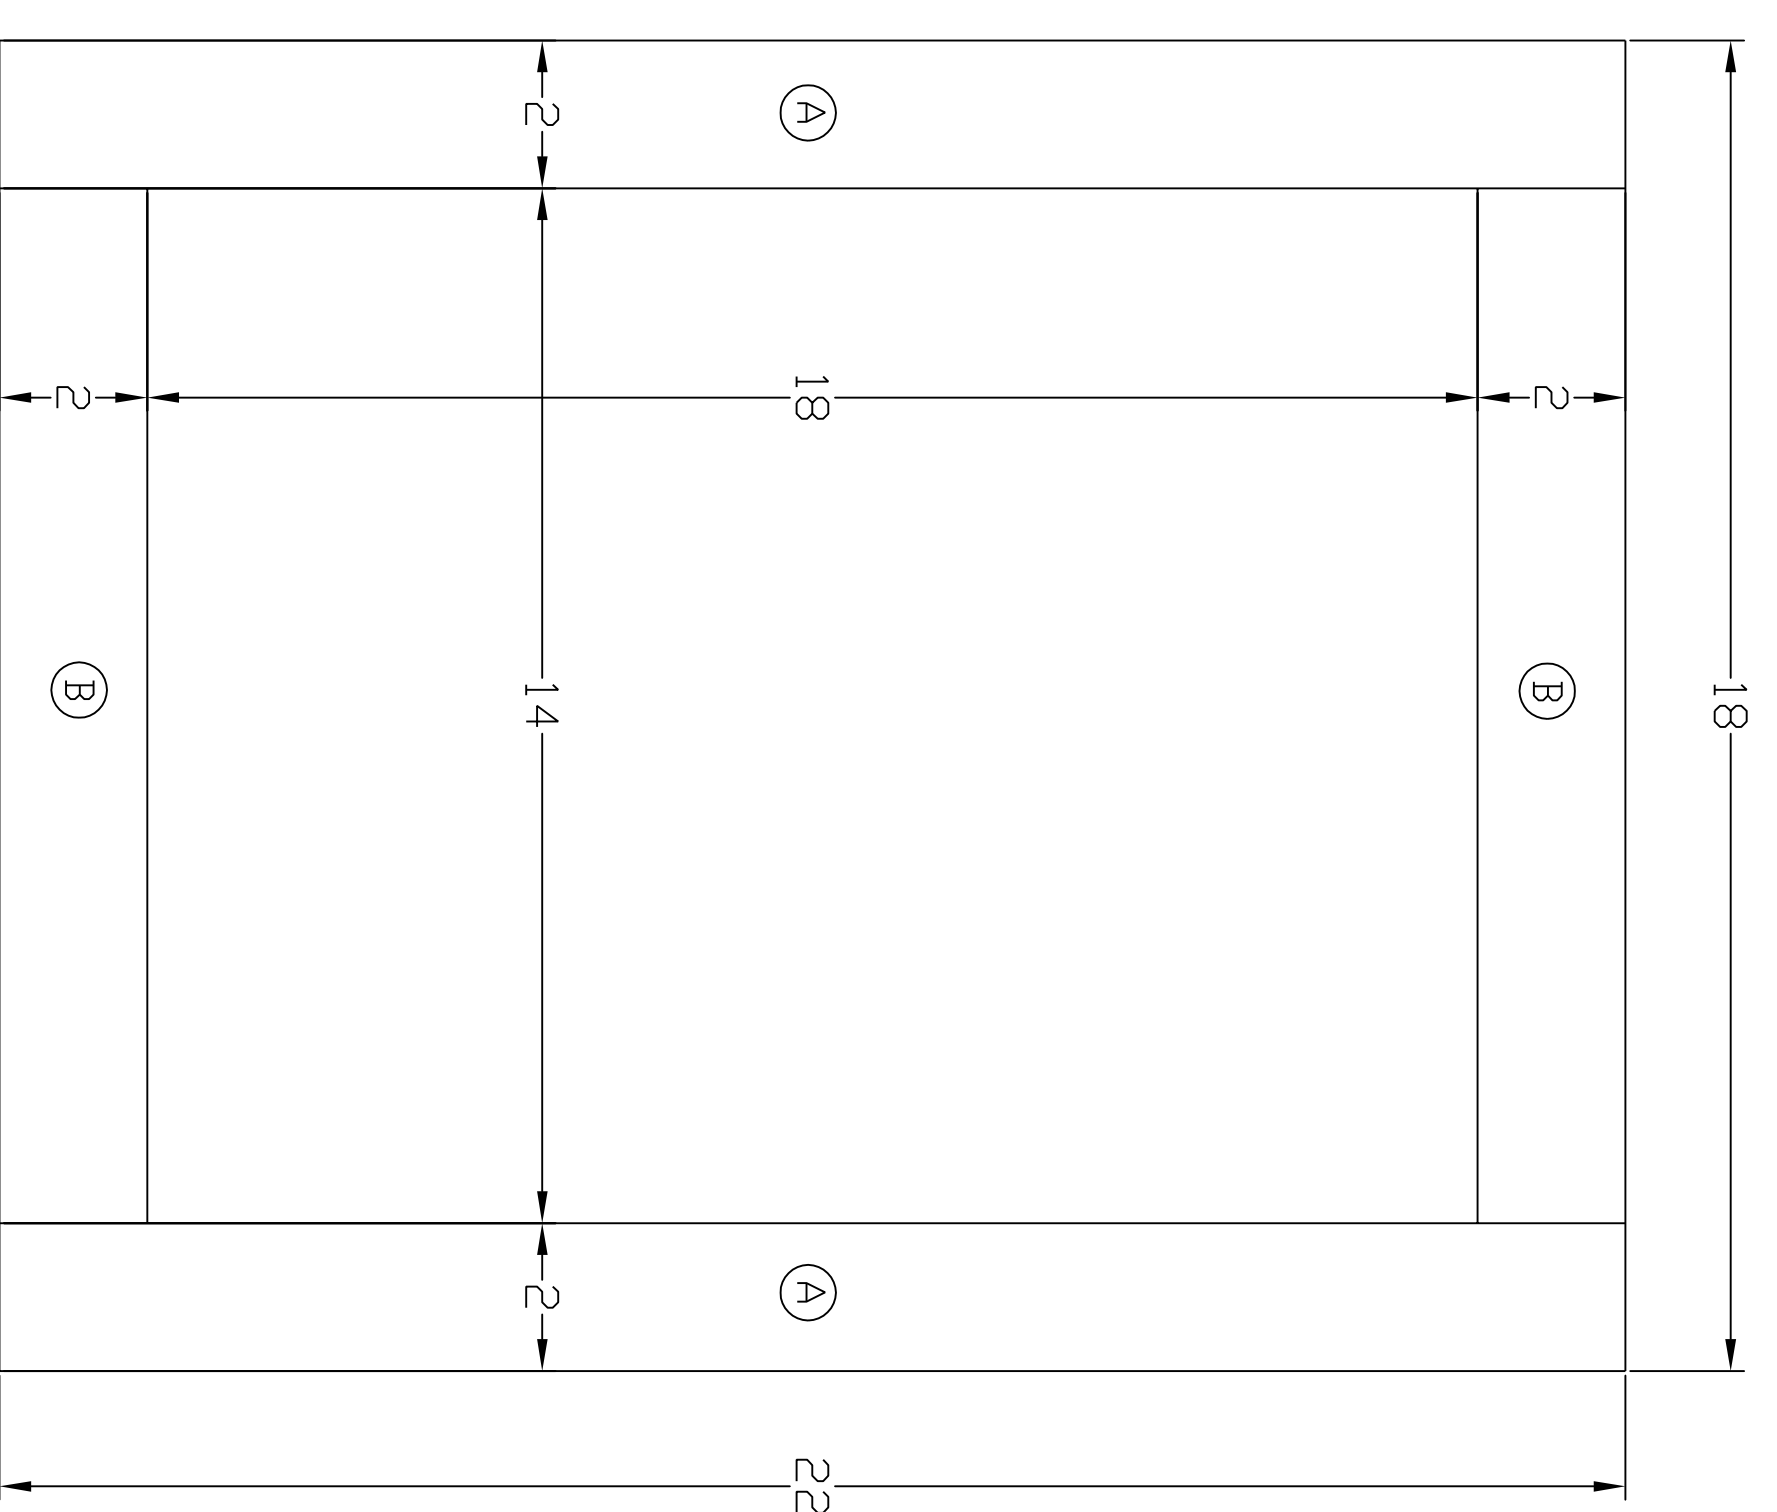

Face Frames

Face Frames closed with dimensions

Face Frames separated with dimensions

Cupboard Sides, Upper & Lower Panels joined

Cupboard Sides, Upper & Lower Panels separated

TYP 1/4" x 1/4"
Tenon

Scale: 3/8" = 1"