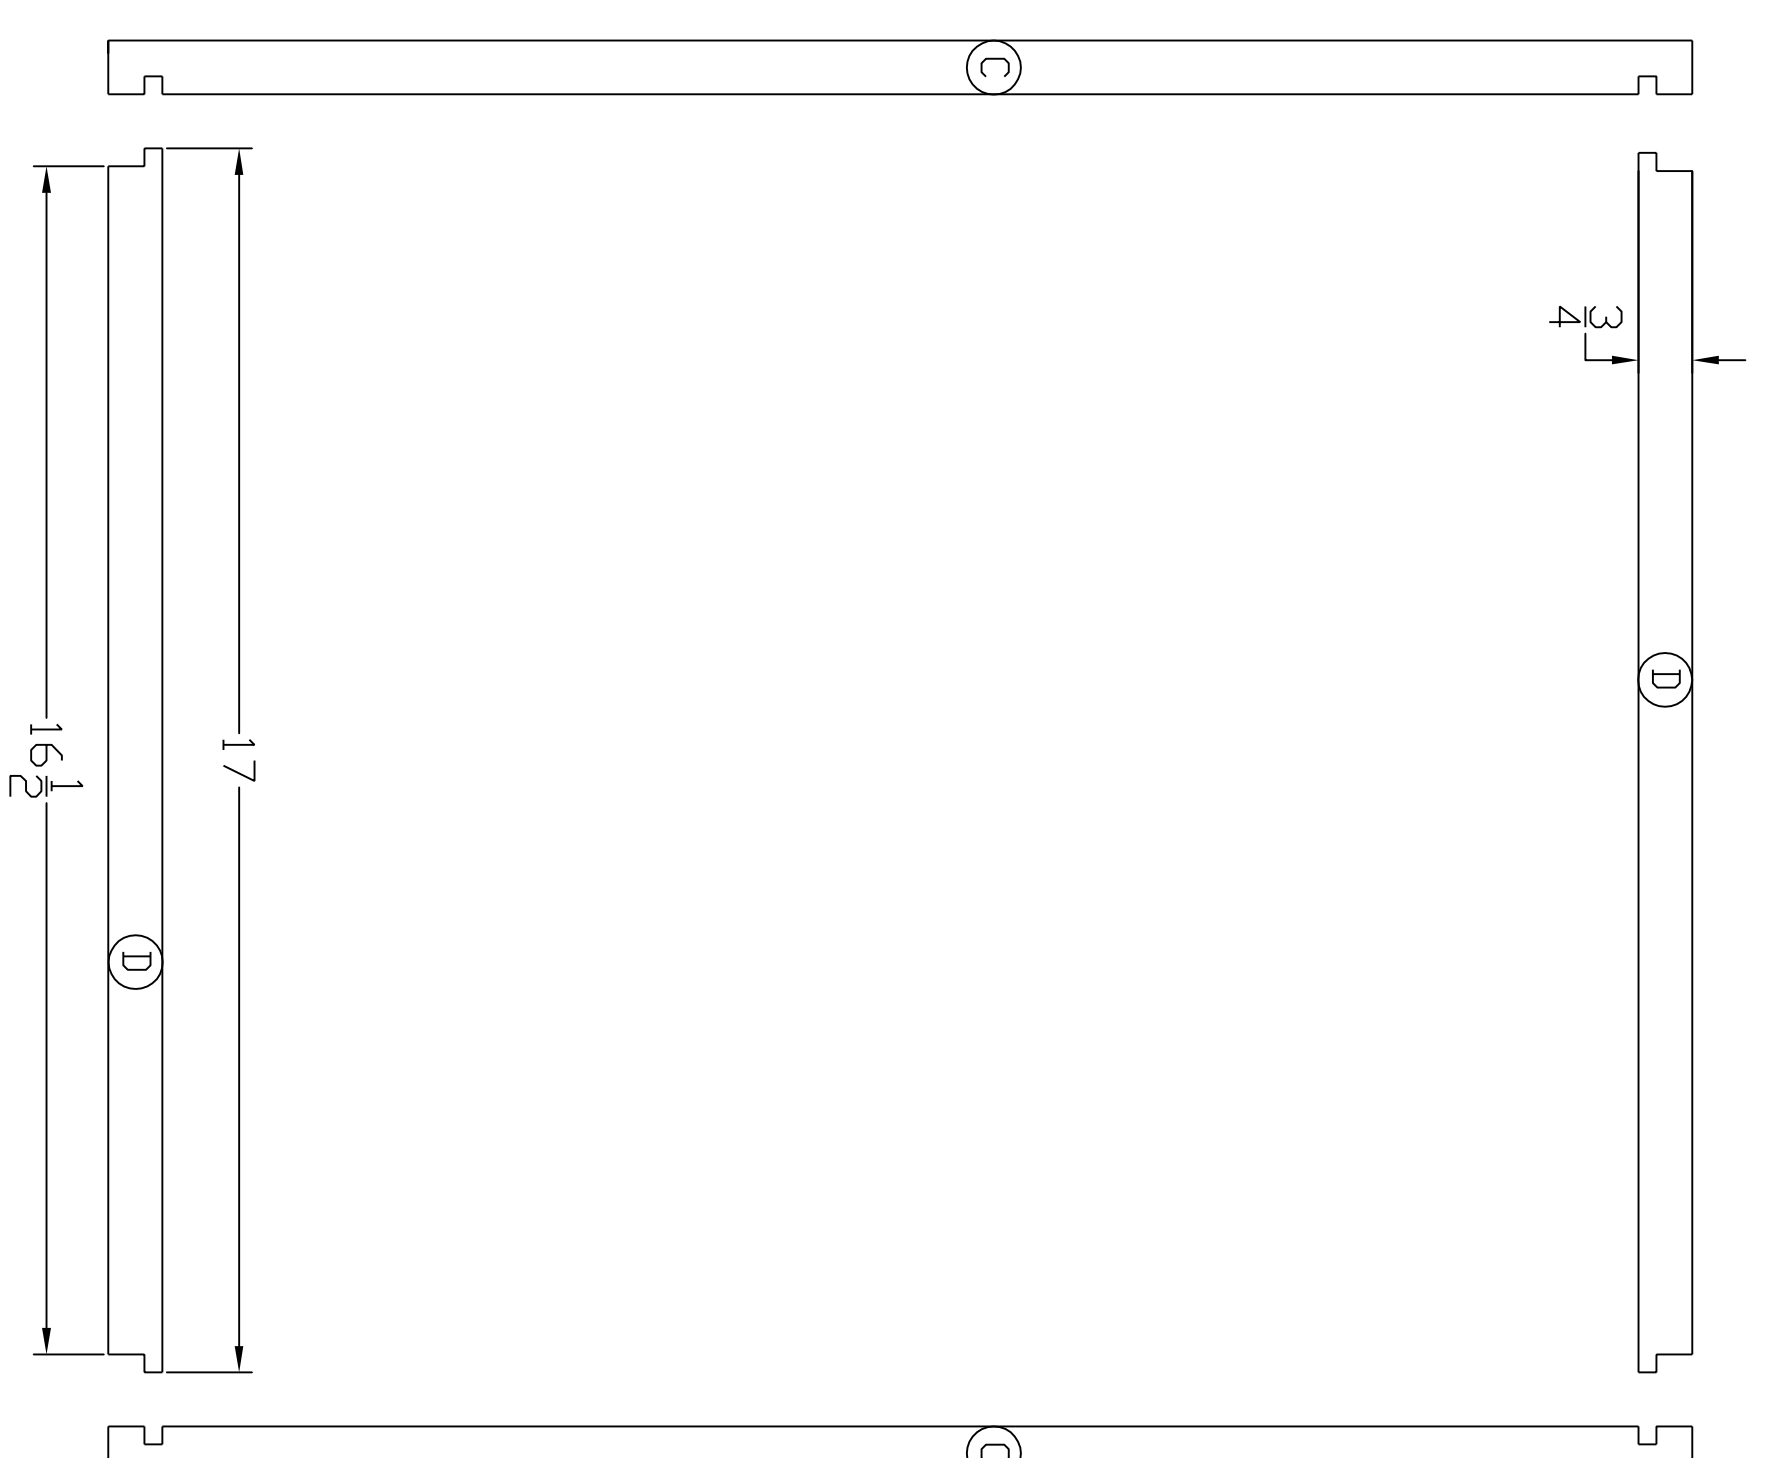

Face Frames

Face Frames closed with dimensions

Face Frames separated with dimensions

Cupboard Sides, Upper & Lower Panels joined

Cupboard Sides, Upper & Lower Panels separated

TYP 1/4" x 1/4"
Tenon

Scale: 3/8" = 1"