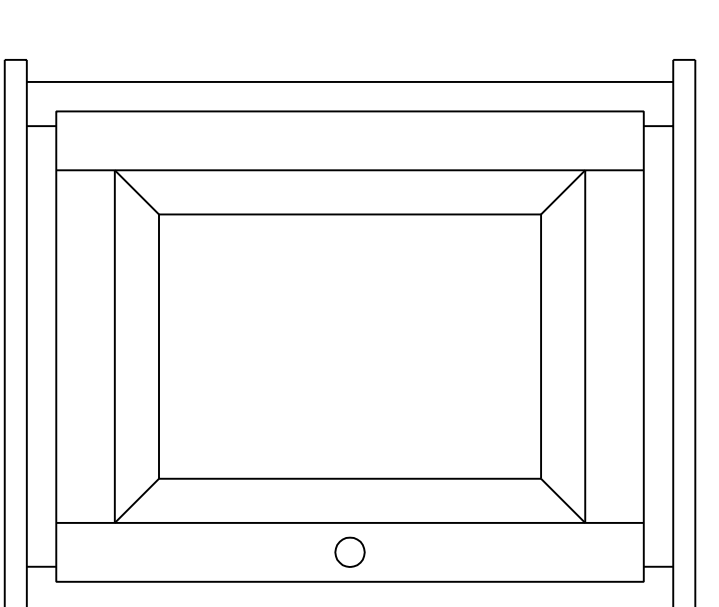

Face Frames

Face Frames closed with dimensions

Face Frames separated with dimensions

Cupboard Sides, Upper & Lower Panels joined

Cupboard Sides, Upper & Lower Panels separated

TYP 1/4" x 1/4"
Tenon

Scale: 3/8" = 1"