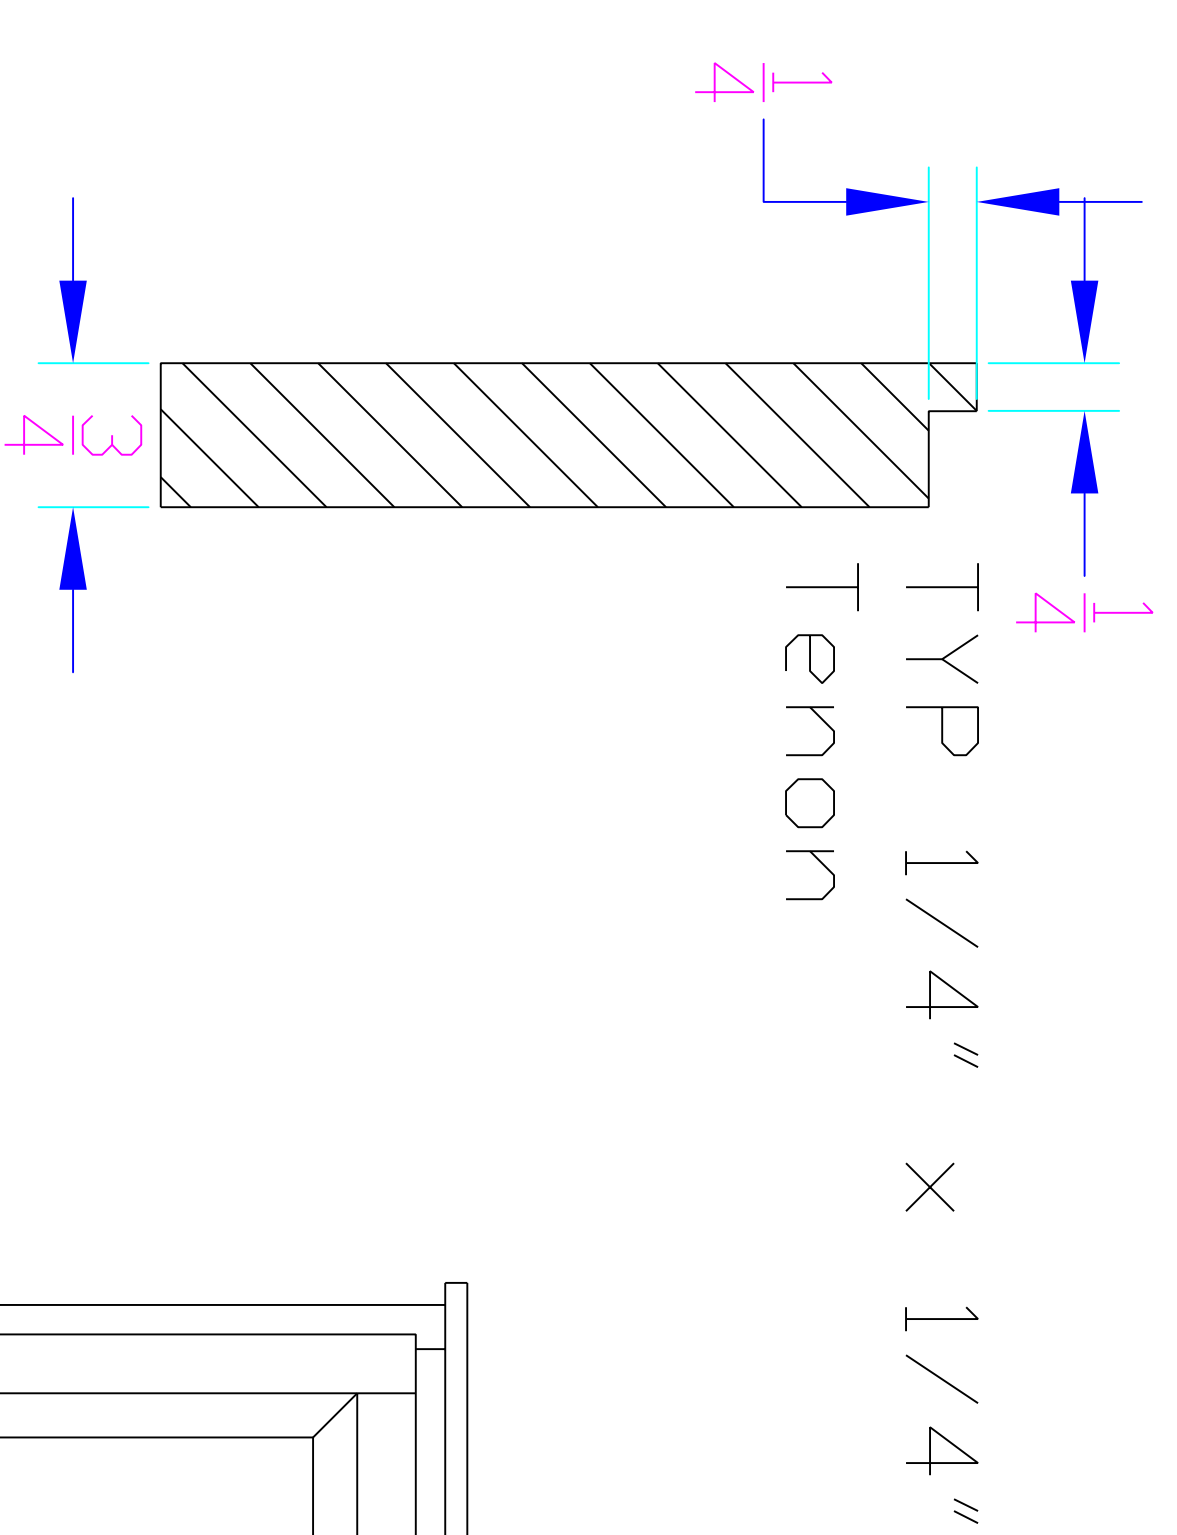

Face Frames

Face Frames closed with dimensions

Face Frames separated with dimensions

Cupboard Sides, Upper & Lower Panels joined

Cupboard Sides, Upper & Lower Panels separated

TYP 1/4" x 1/4"
Tenon

Scale: 3/8" = 1"