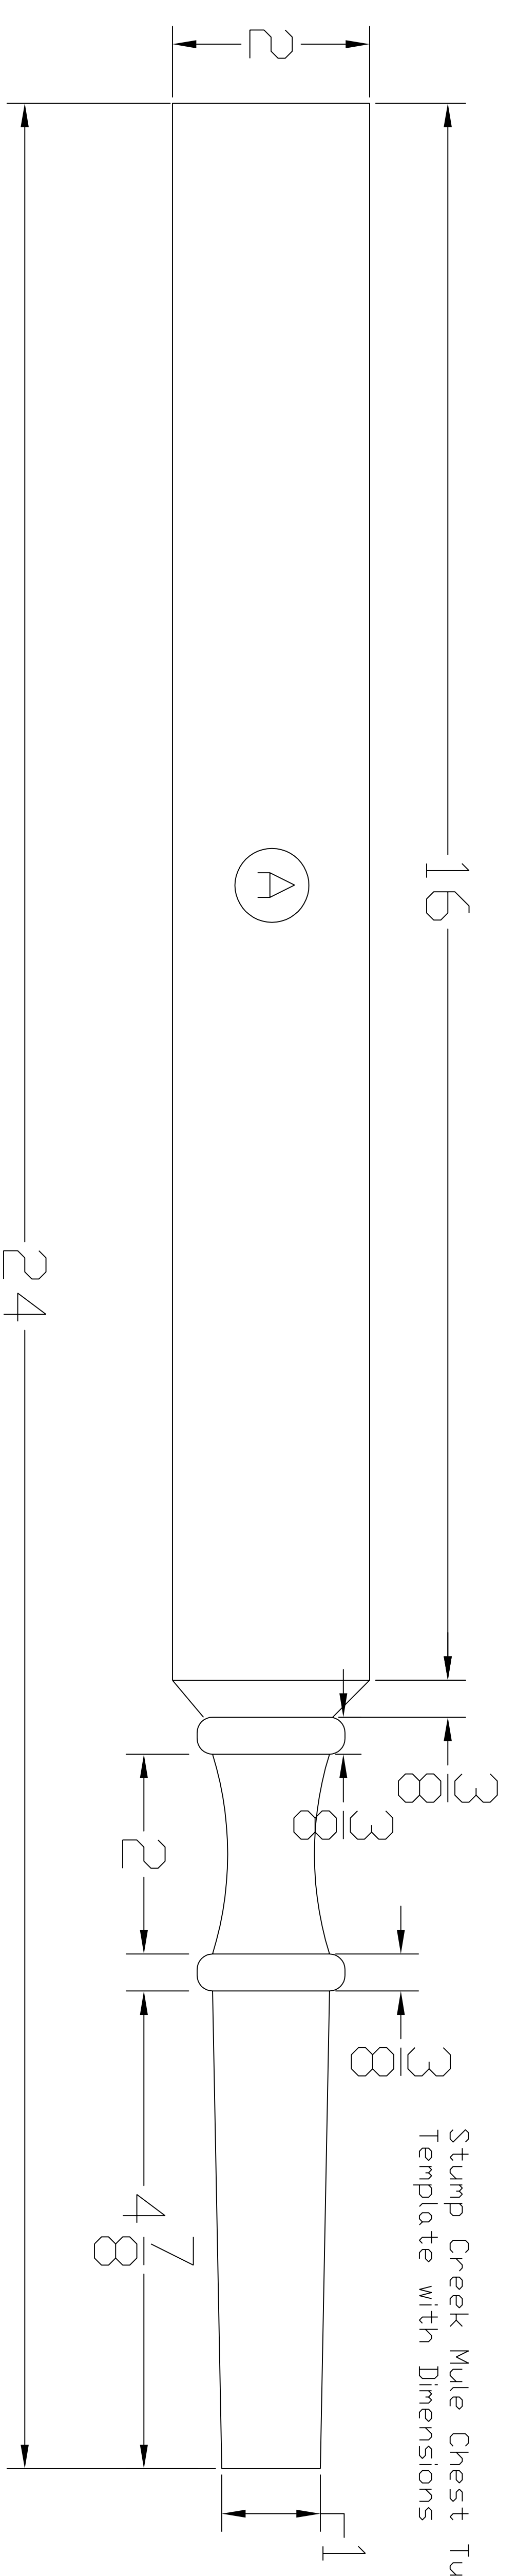

Stump Creek Mule Chest Front & Rear Panels Dimensions

TYP Layout for Chest Bottom Support Cleats

Stump Creek Mule Chest Turned Leg Full Size Template with Dimensions

The Stump Creek Mule Chest Turned Leg has a four sided taper on the bottom

Stump Creek Mule Chest Full Size Template with Mortise Dimensions

Scale: Full Size