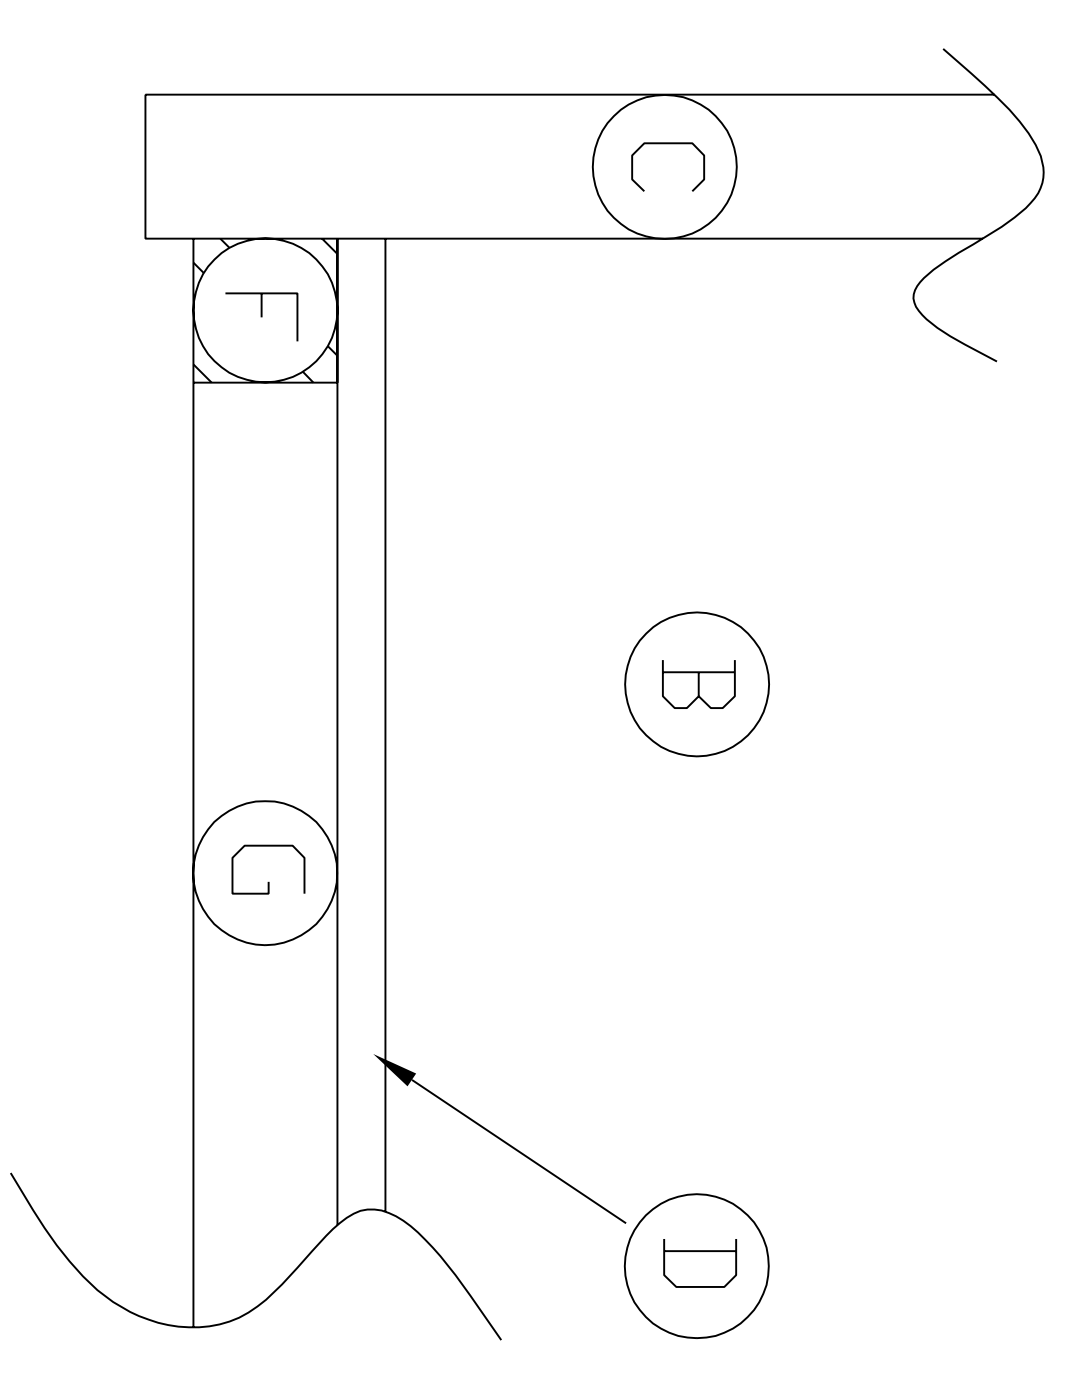

Stump Creek Mule Chest Front & Rear Panels Dimensions

TYP Layout for Chest Bottom Support Cleats

Stump Creek Mule Chest Turned Leg Full Size Template with Dimensions

The Stump Creek Mule Chest Turned Leg has a four sided taper on the bottom

Stump Creek Mule Chest Full Size Template with Mortise Dimensions

Scale: Full Size