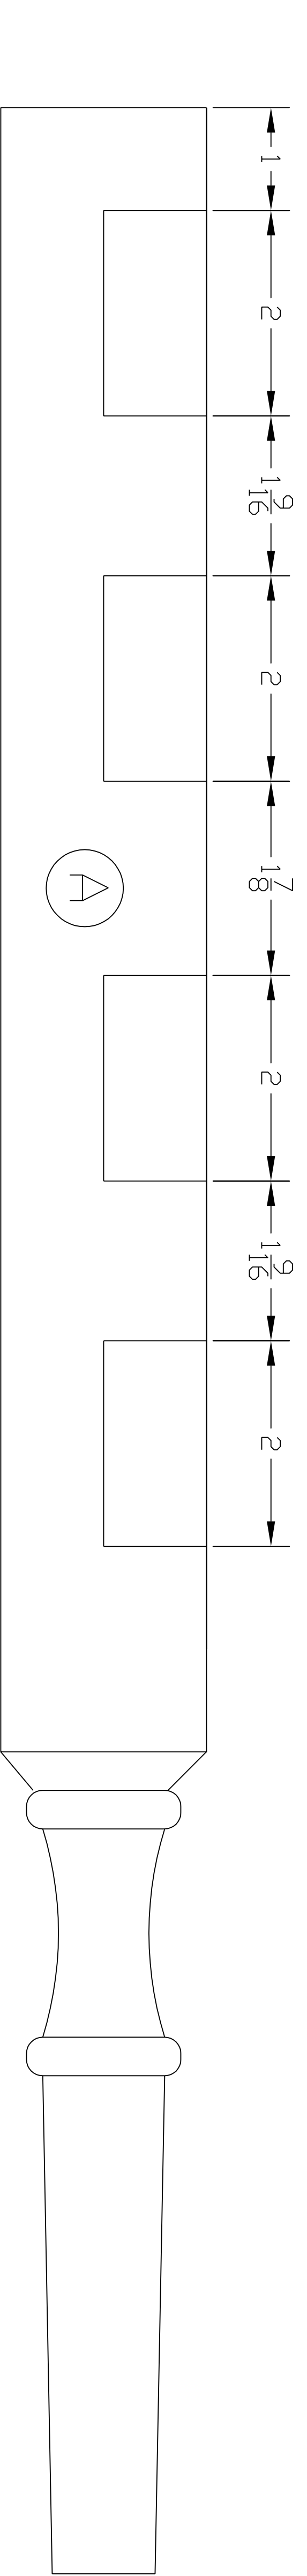

Stump Creek Mule Chest Front & Rear Panels Dimensions

TYP Layout for Chest Bottom Support Cleats

Stump Creek Mule Chest Turned Leg Full Size Template with Dimensions

The Stump Creek Mule Chest Turned Leg has a four sided taper on the bottom

Stump Creek Mule Chest Full Size Template with Mortise Dimensions

Scale: Full Size