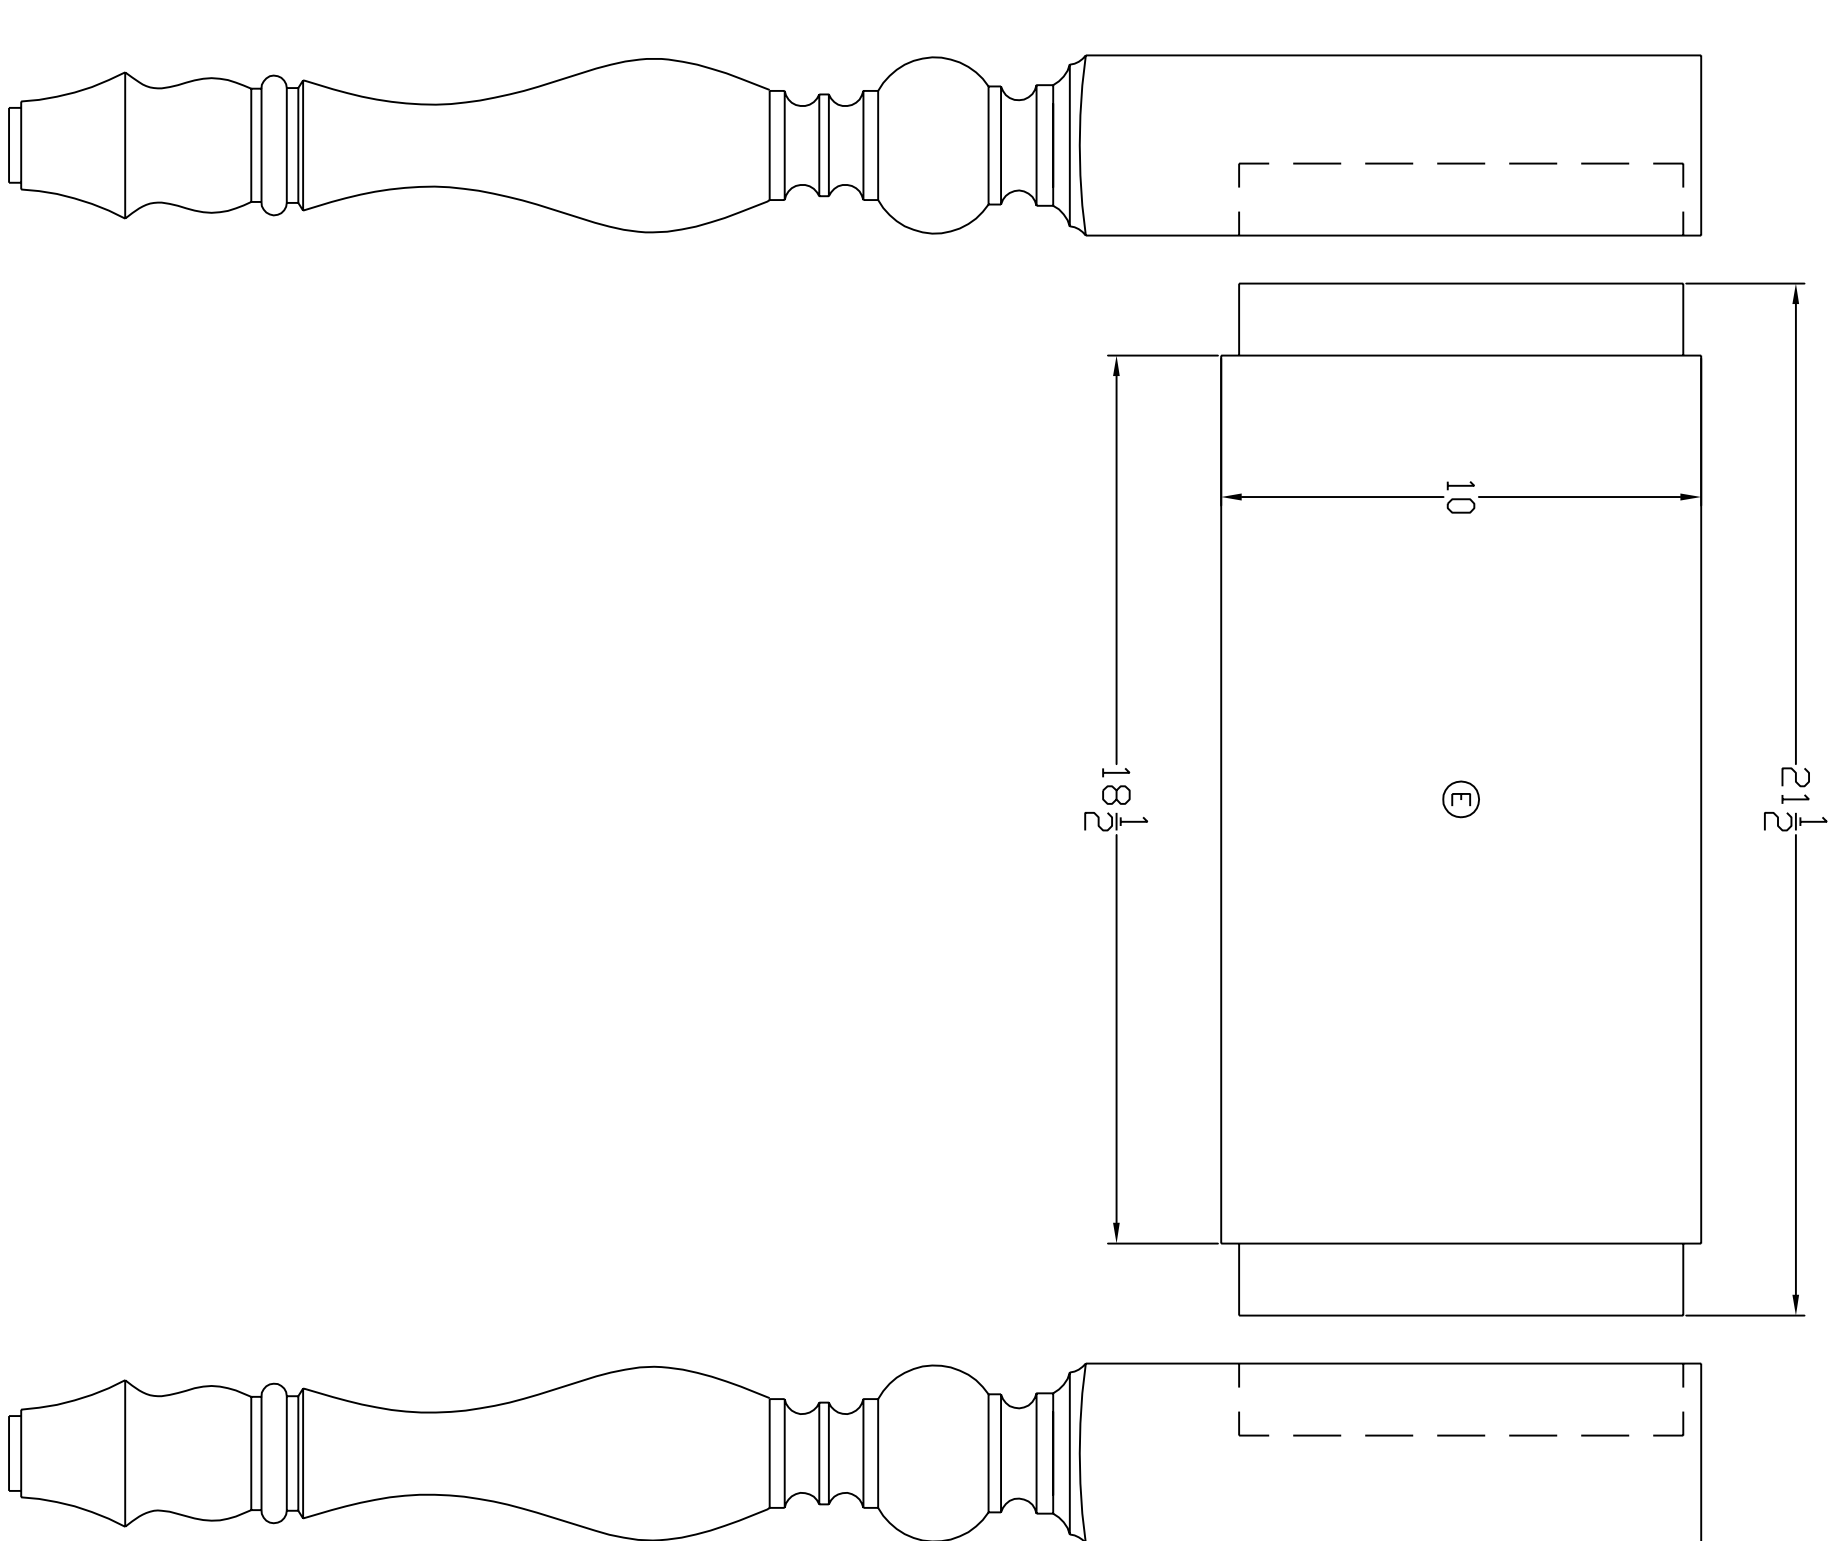

View: work station side view

View: work station side view with dimensions

View: work station side view seperated with dimensions

Scale: 1/2" = 1'

View: work station side panel with dimensions

Period Furniture Plans

Scale: 1/4" = 1"
Copy Right©1998 Period Furniture Plans

<http://plans.teststems3info>