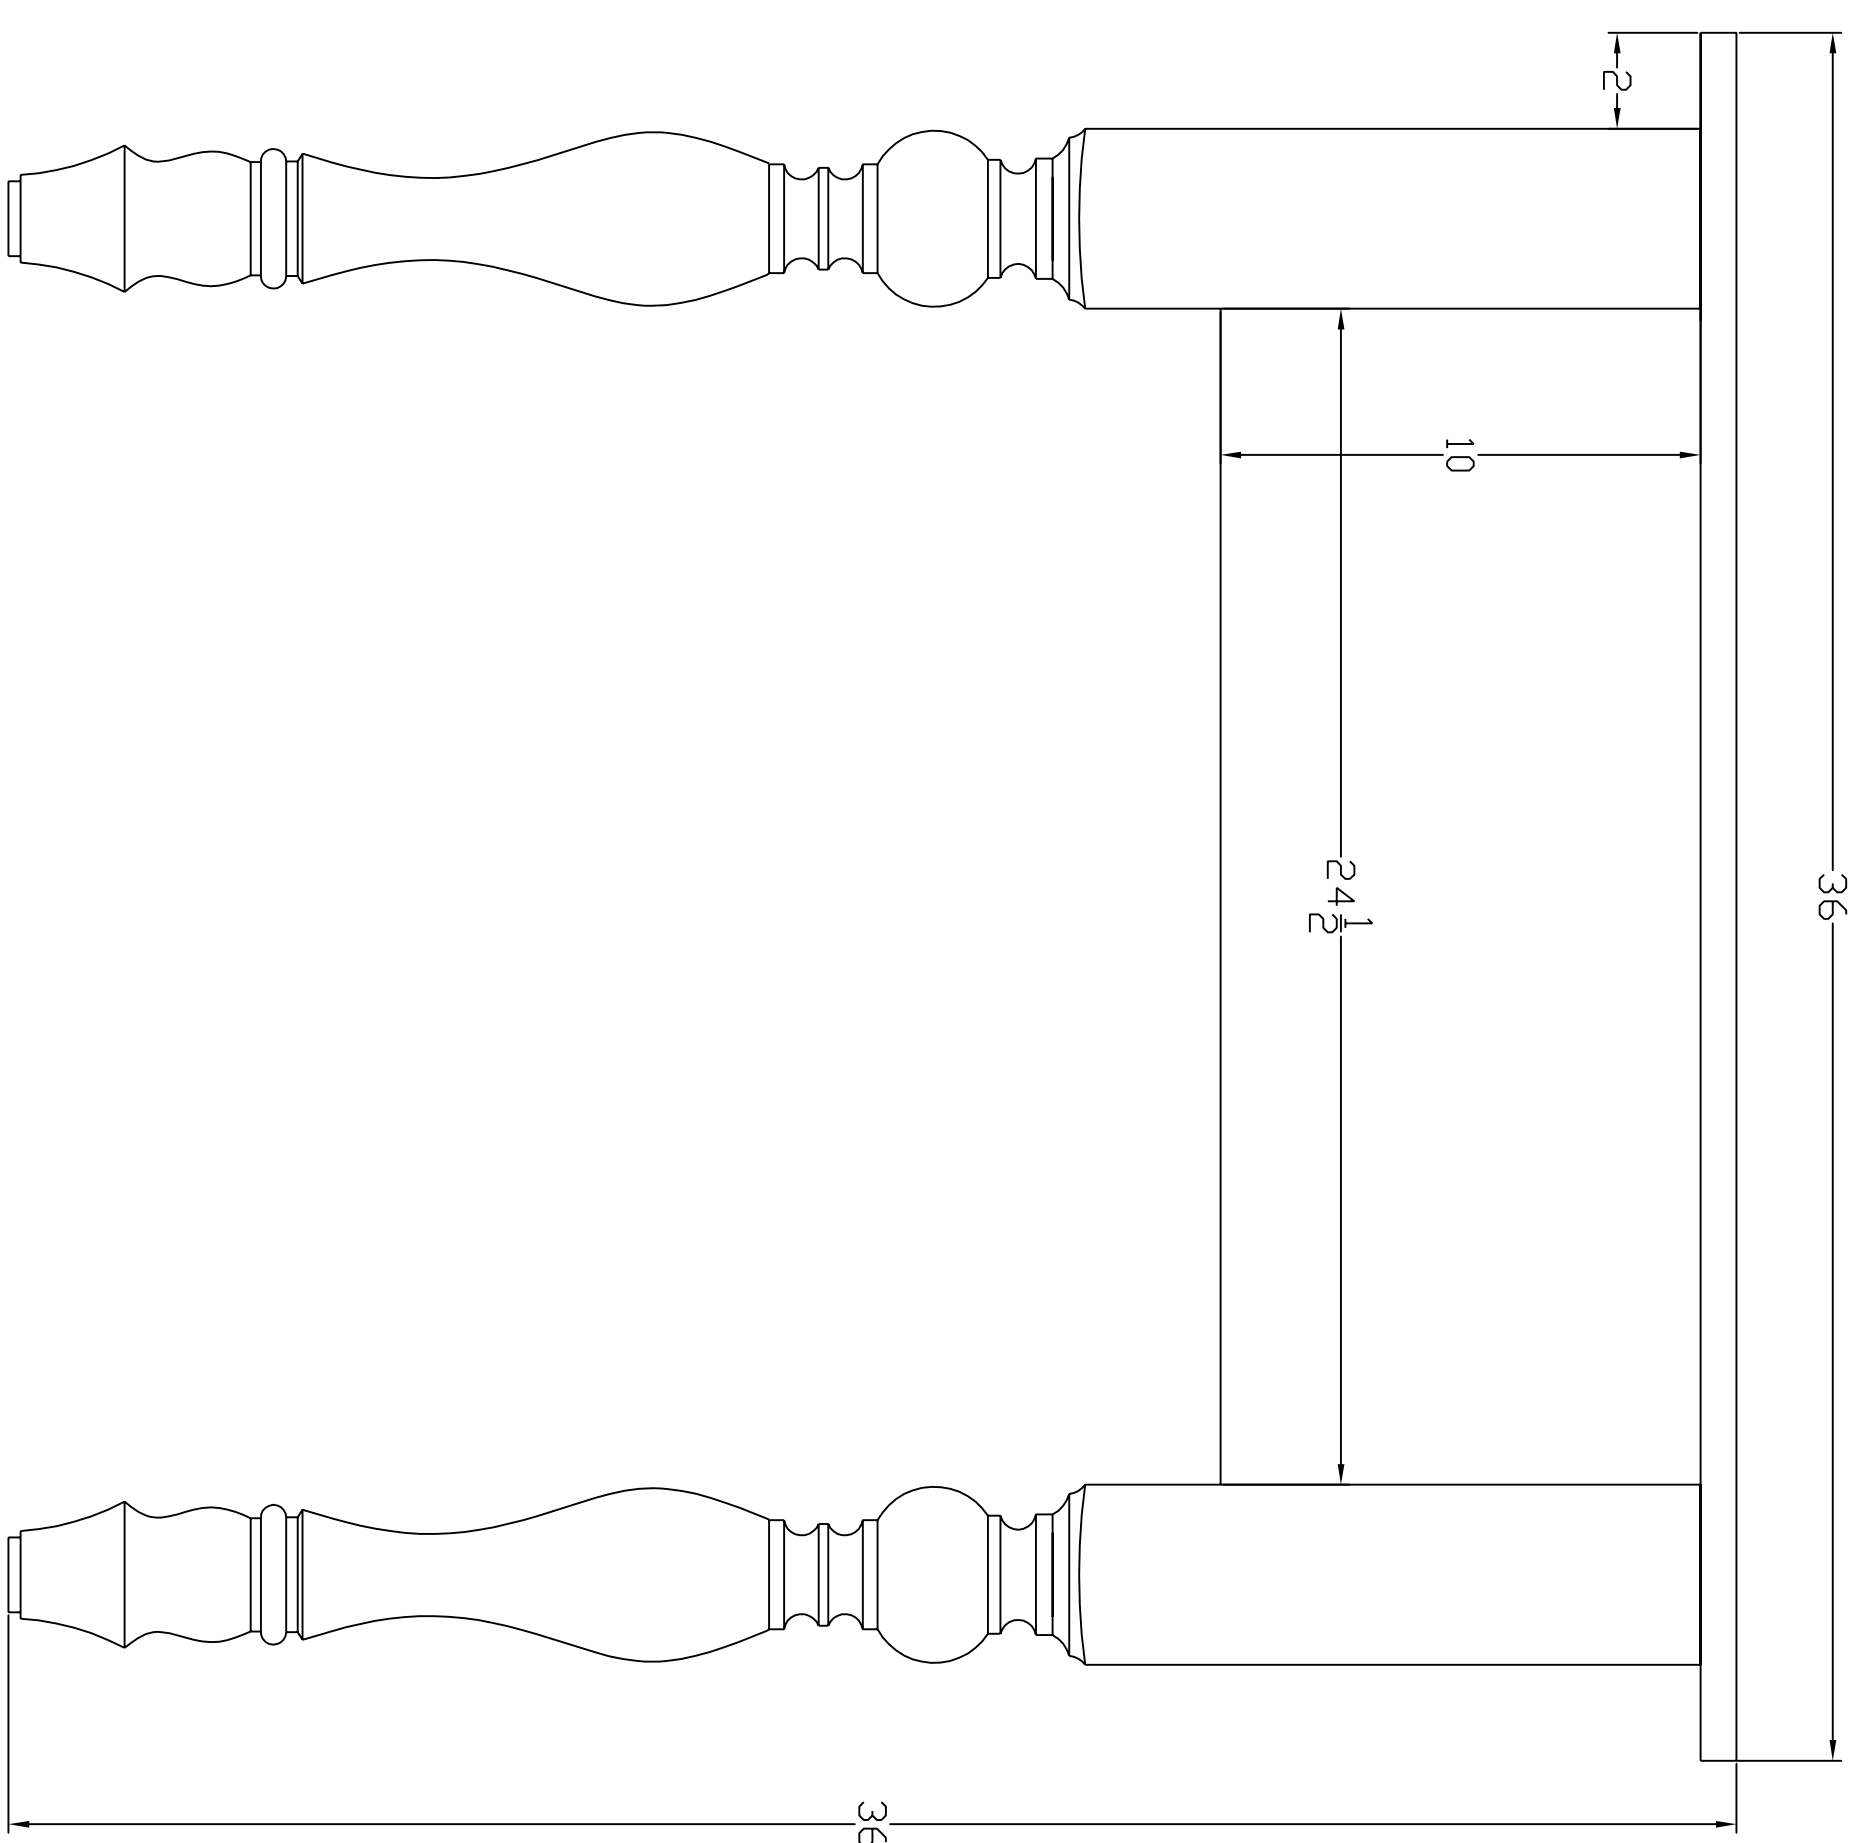

View: work station side view

View: work station side view with dimensions

View: work station side view seperated with dimensions

Scale: 1/2" = 1'

View: work station side panel with dimensions

Period Furniture Plans

Scale: 1/4" = 1"
Copy Right©1998 Period Furniture Plans

<http://plans.teststems3info>