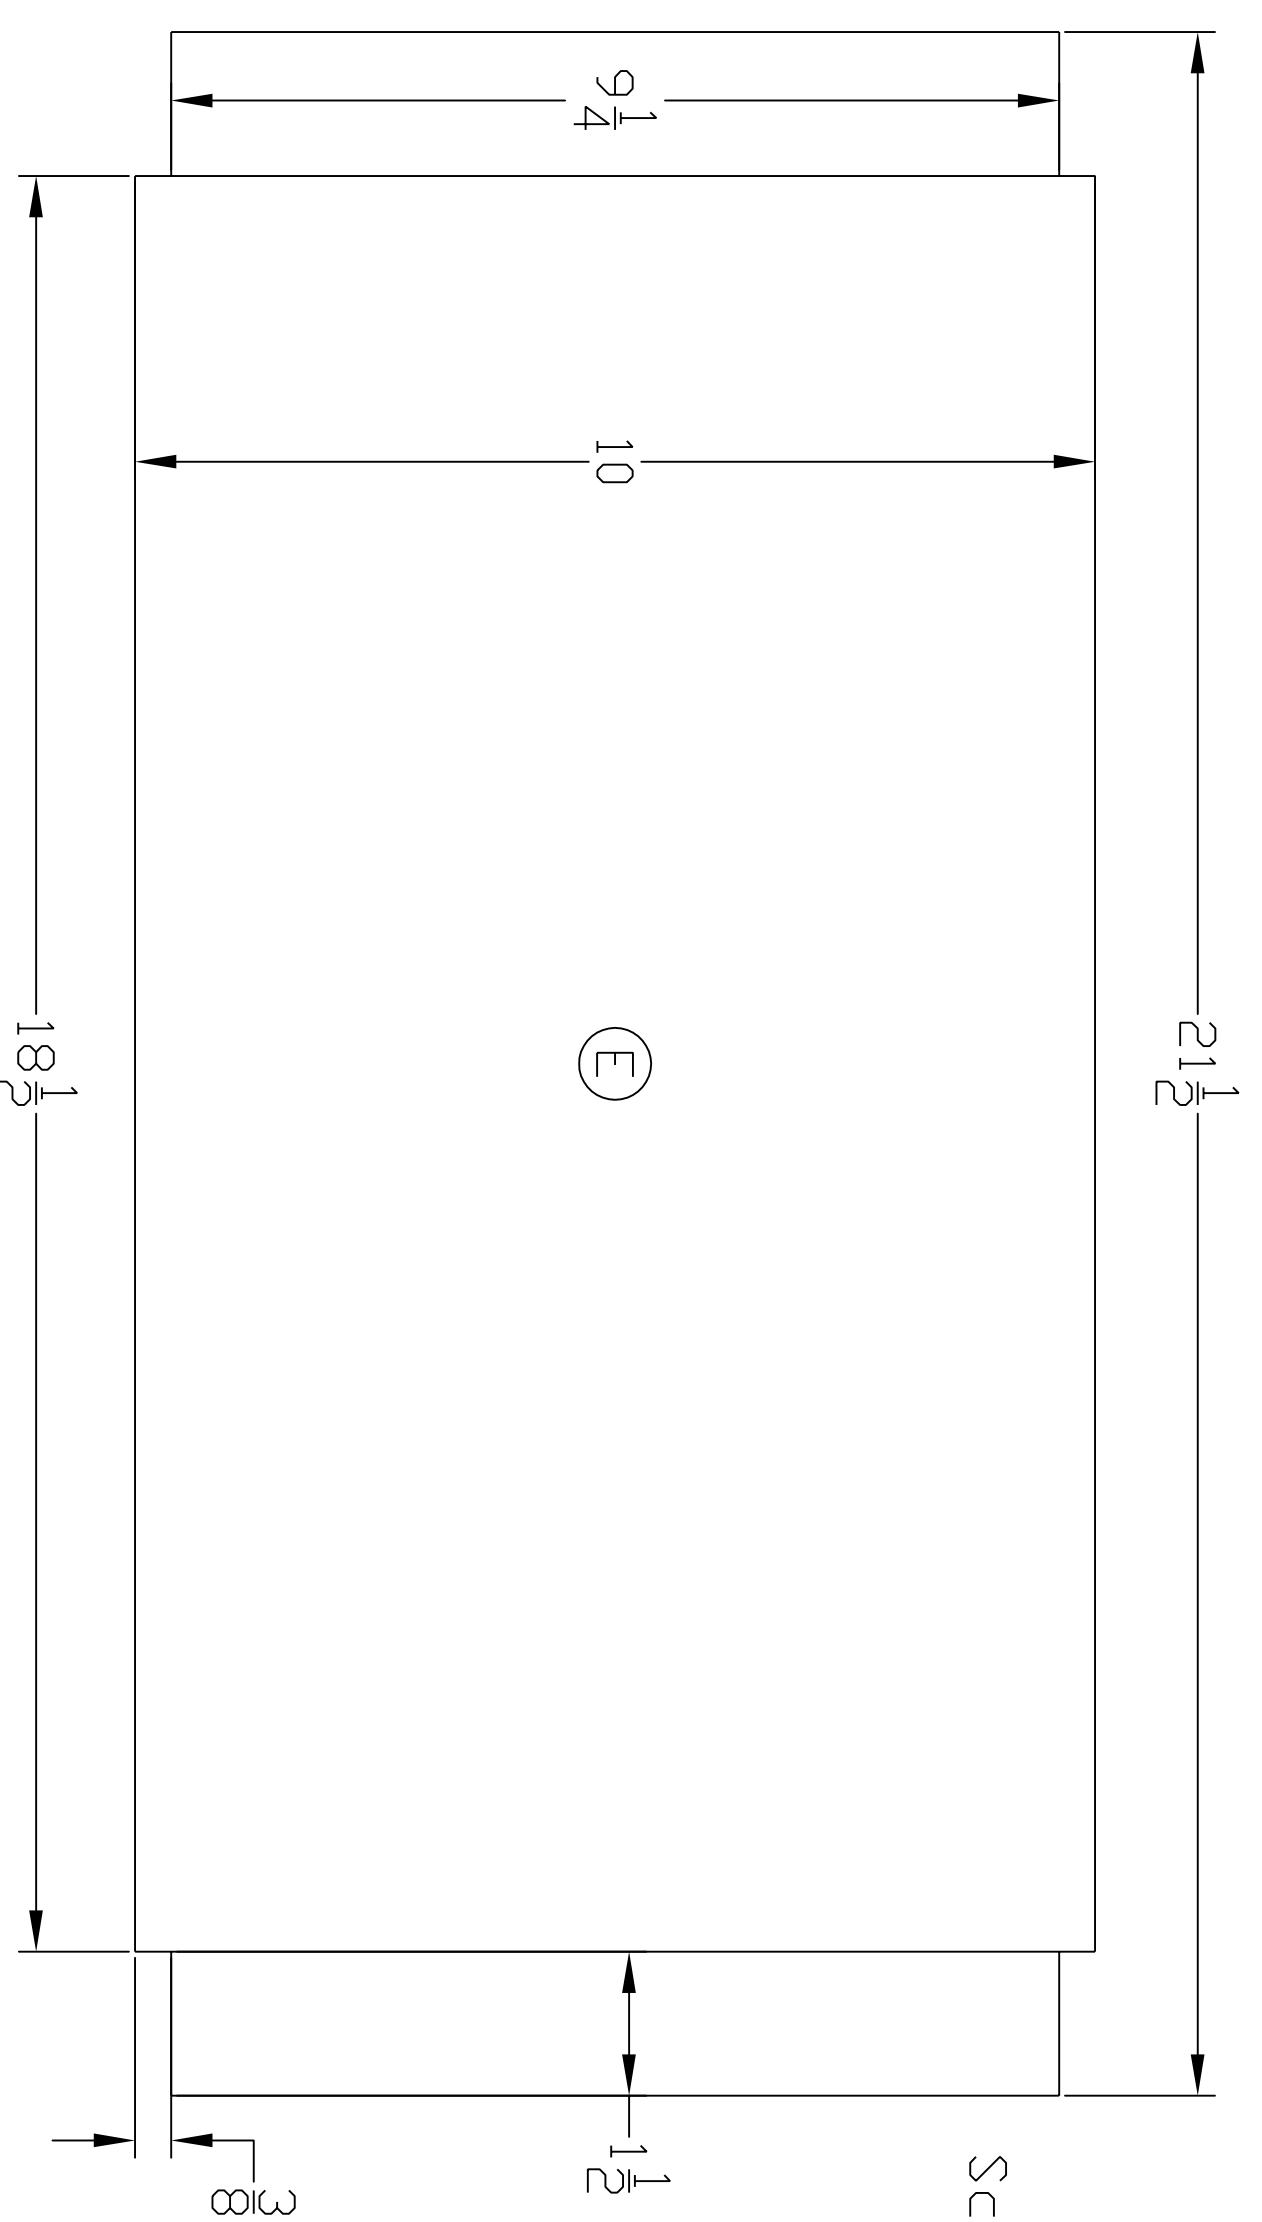

View: work station side view

View: work station side view with dimensions

View: work station side view seperated with dimensions

Scale: 1/2" = 1'

View: work station side panel with dimensions

Period Furniture Plans

Scale: 1/4" = 1"
Copy Right©1998 Period Furniture Plans

<http://plans.teststems3info>