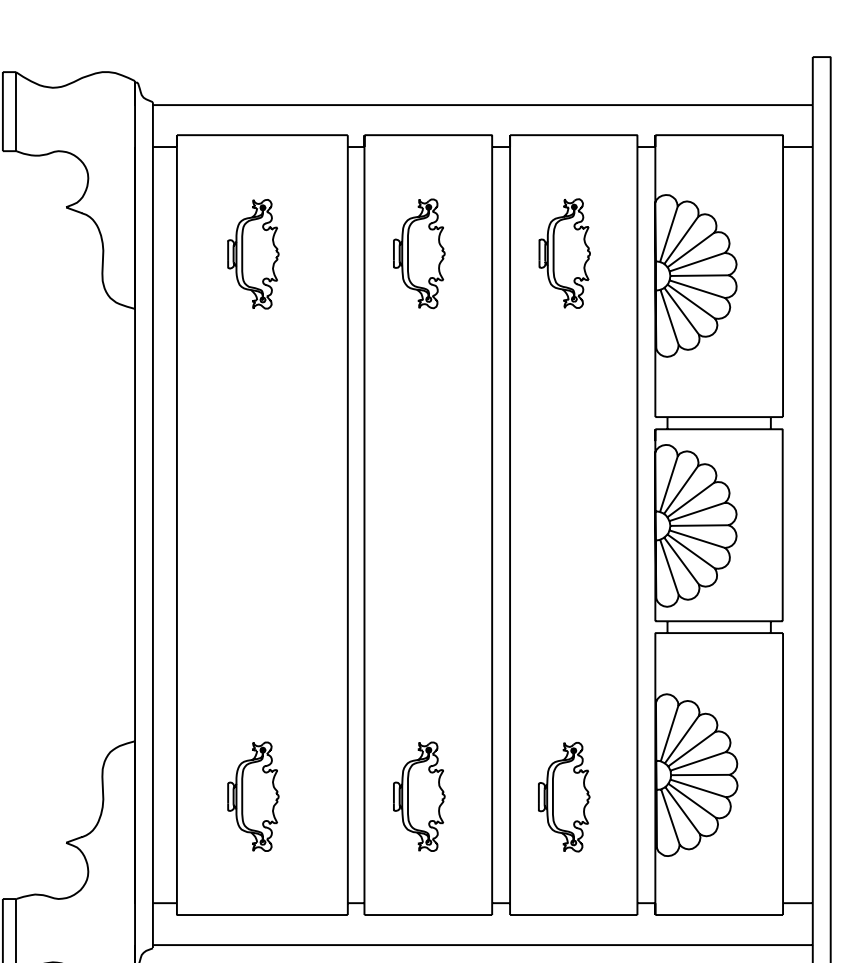

View: Full Size Template of Drawer Front with Carved Shell

View: Full Size Template of Center Drawer Front with Carved Shell

View: Full size Template of Dgee Foot

TYP Face Frame to Side Panel Mortise & Tenon Joinery

View: Full Size Template of Rear Bottom Chest Support

Scale: Full Size Templates