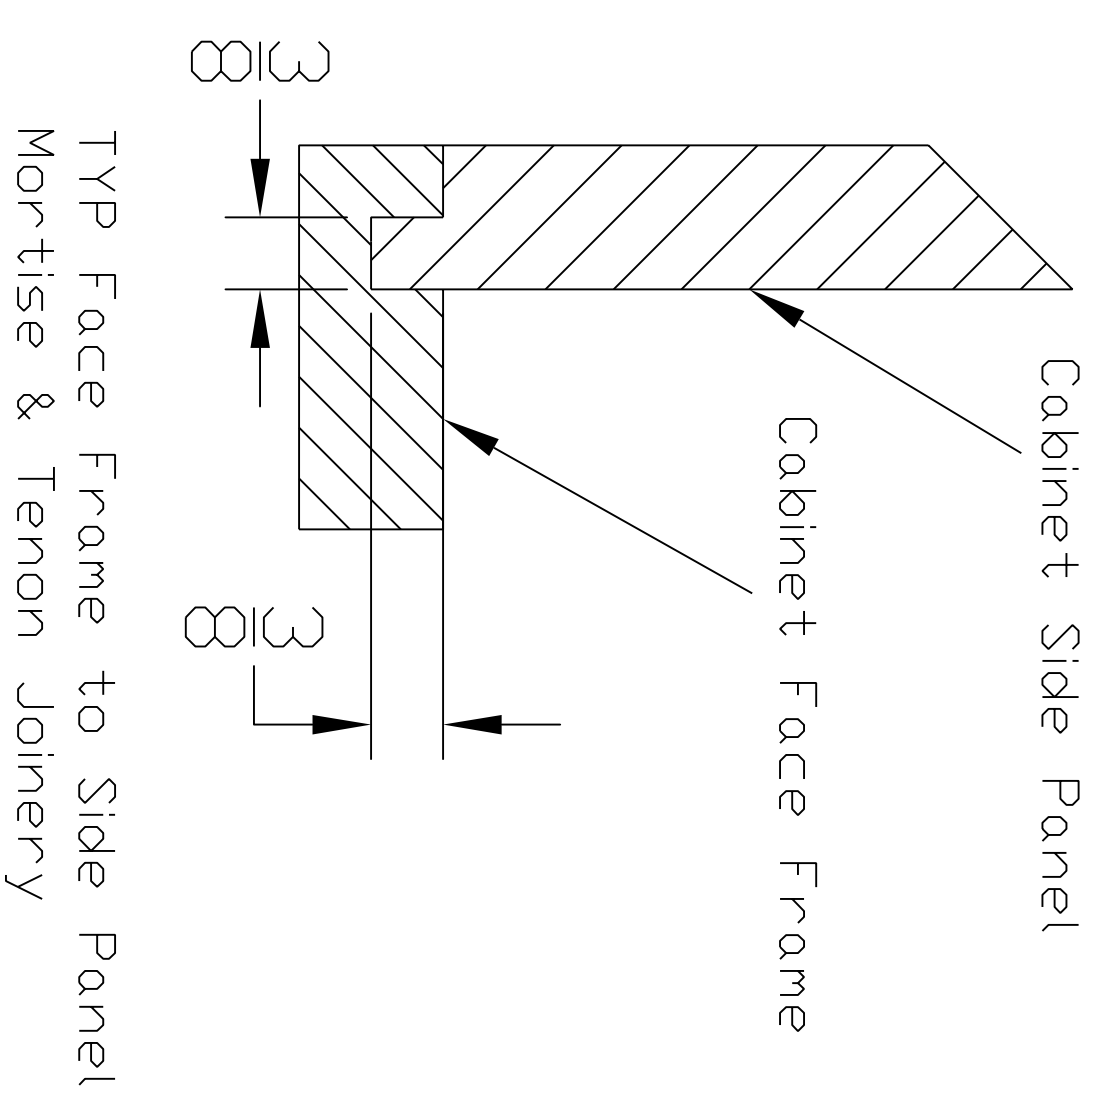

View: Full Size Template of Drawer Front with Carved Shell

View: Full Size Template of Center Drawer Front with Carved Shell

View: Full size Template of Dgee Foot

TYP Face Frame to Side Panel Mortise & Tenon Joinery

View: Full Size Template of Rear Bottom Chest Support

Scale: Full Size Templates