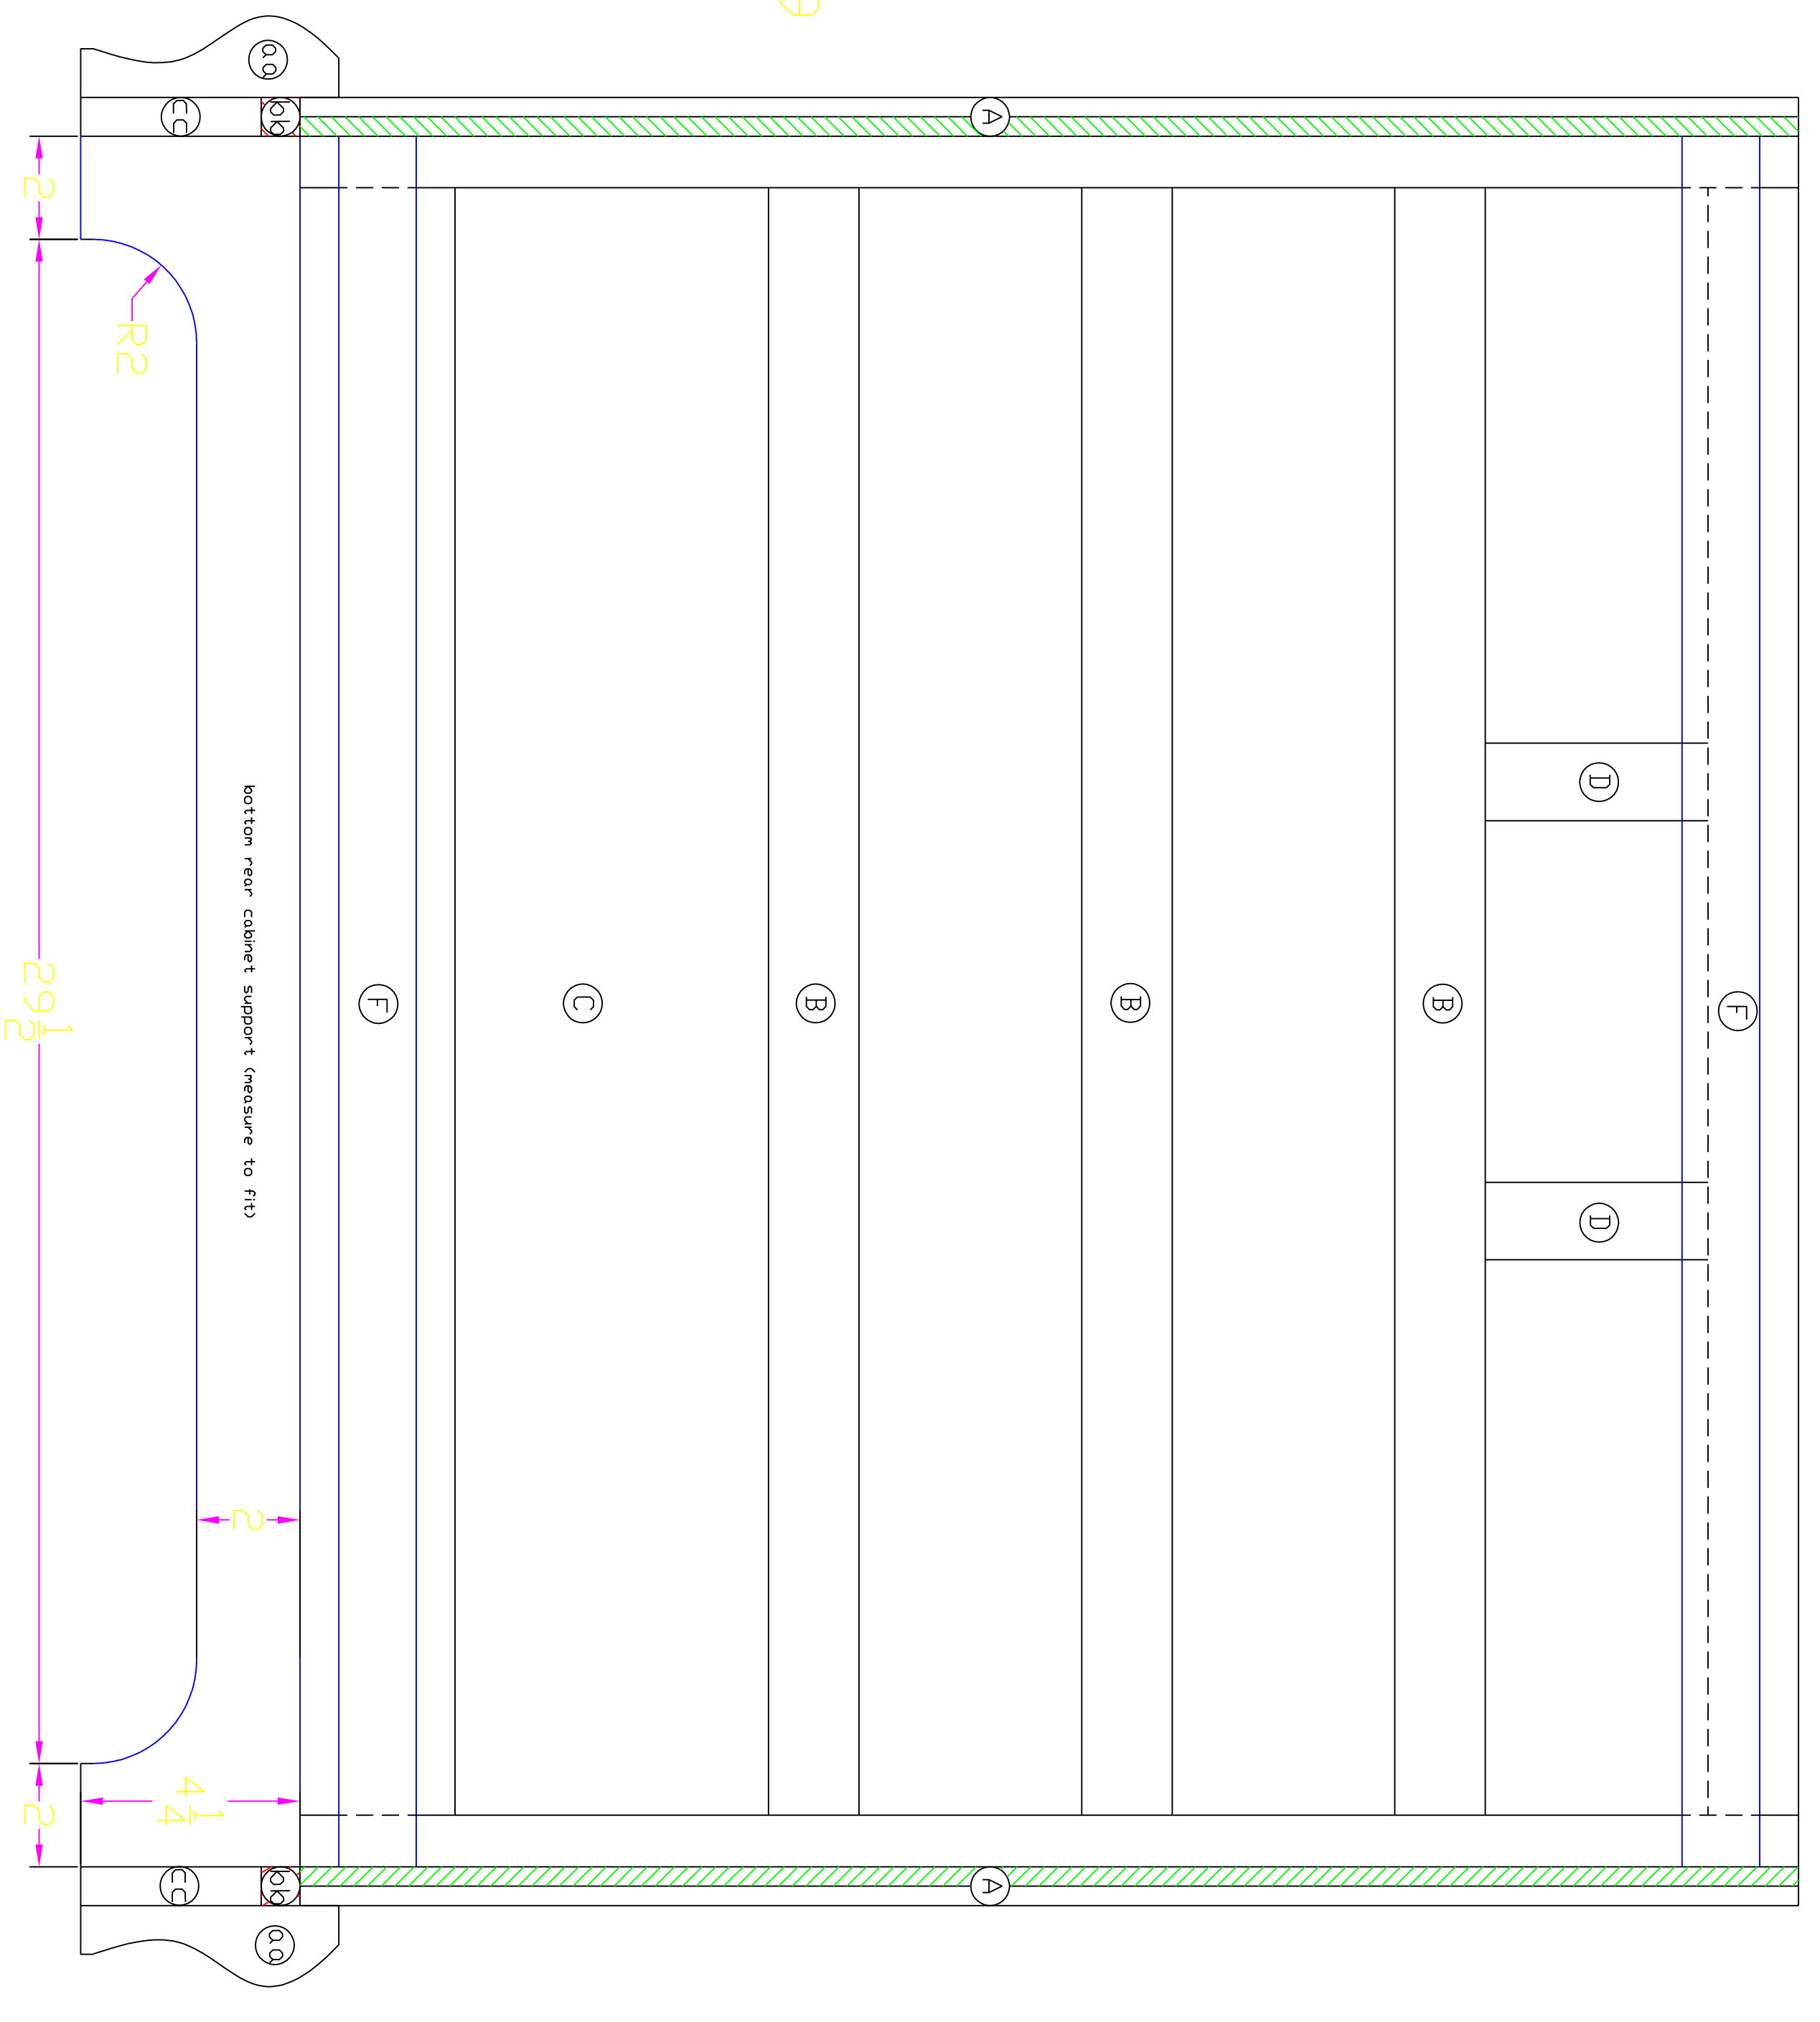

View: inner drawer support frames with dimensions

Scale: 1/2" = 3/8" = 1"

Copy Right©1999 LMC DESIGNS

P.O.Box 731 Lakemont, Georgia 30552

LMC DESIGNS

Possum Trot Chippendale Chest Page 5

<http://www.lmcdesigns.org>